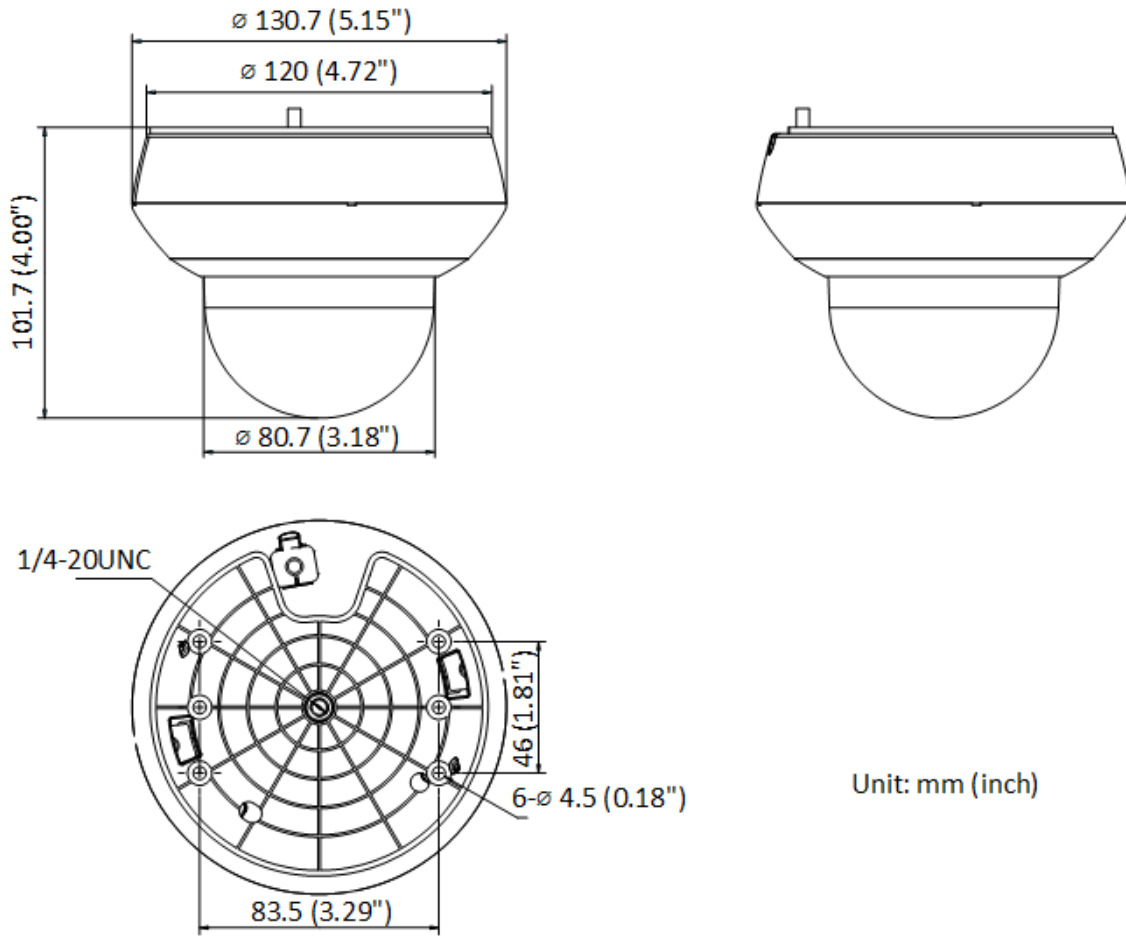

- Accessory
- Optional

HIA-B404-PT