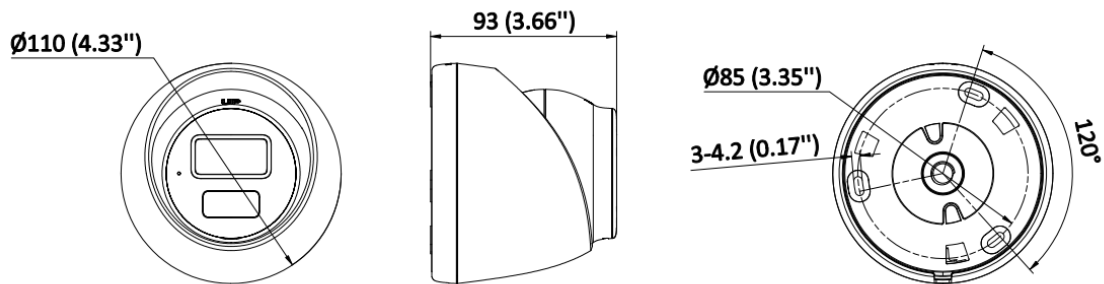

General	
Power	12 VDC $\pm$ 25%, max. 5.9 W, *You are recommended to use one power adapter to supply the power for one camera.
Material	Plastic
Dimension	$\varnothing$110 mm $\times$ 93 mm ($\varnothing$4.3" $\times$ 3.7")
Weight	Approx. 275 g (0.6 lb.)
Operating Condition	-40 °C to 60 °C (-40 °F to 140 °F). Humidity 90% or less (non-condensing)
Communication	HIKVISION-C
Language	English
Approval	
Protection	IP67

▪ Available Model

DS-2CE72GF0T-LPXTS(2.8mm)

DS-2CE72GF0T-LPXTS(3.6mm)

▪ Dimension

Unit:mm (inch)

▪ Accessory

▪ Optional

DS-1275ZJ-SUS	DS-1281ZJ-S	DS-1272ZJ-110-TRS	DS-1276ZJ-SUS