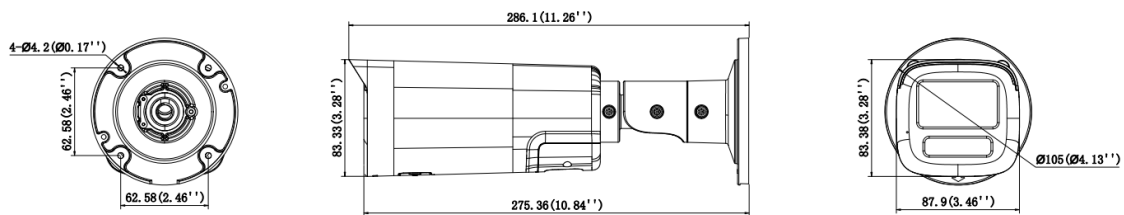

## ▪ Available Model

IPC-B529HA-LUF/SL(2.8mm)

IPC-B529HA-LUF/SL(4mm)

IPC-B529HA-LUF/SRB(2.8mm)

IPC-B529HA-LUF/SRB(4mm)

▪ Dimension

## SPEC

Unit: mm(inch)

▪ Accessory

▪ Optional

DS-1275ZJ-SUS Vertical pole mount	DS-1276ZJ-SUS Corner mount	DS-1260ZJ Junction box	DS-1280ZJ-S Junction box	DS-1275ZJ-S-SUS Vertical pole mount

Headquarters

No.555 Qianmo Road, Binjiang District,  
Hangzhou 310051, China  
T +86-571-8807-5998  
Technical Support: support@hikvision.com