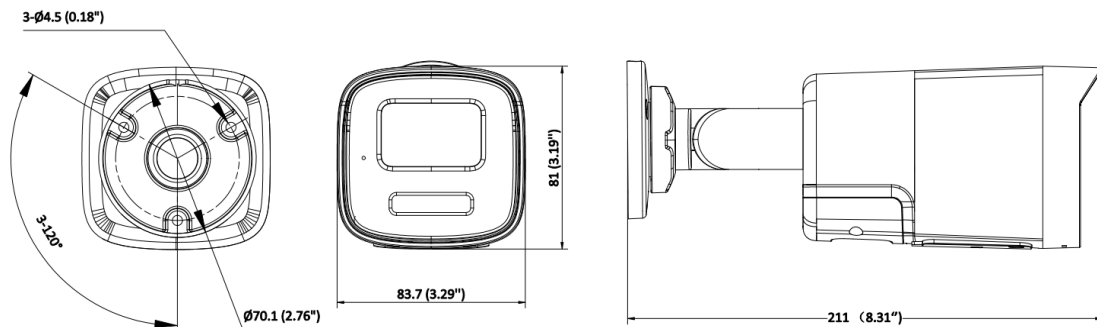

▪ Available Model

IPC-B429HA-LUF/SL(2.8mm)

IPC-B429HA-LUF/SL(4mm)

IPC-B429HA-LUF/SRB(2.8mm)

IPC-B429HA-LUF/SRB(4mm)

▪ Dimension

Unit:mm (inch)

▪ Accessory

▪ Optional

DS-1275ZJ-SUS Vertical pole mount	DS-1276ZJ-SUS Corner mount	DS-1280ZJ-XS Junction box

Headquarters

No.555 Qianmo Road, Binjiang District,
Hangzhou 310051, China
T +86-571-8807-5998
Technical Support: support@hikvision.com