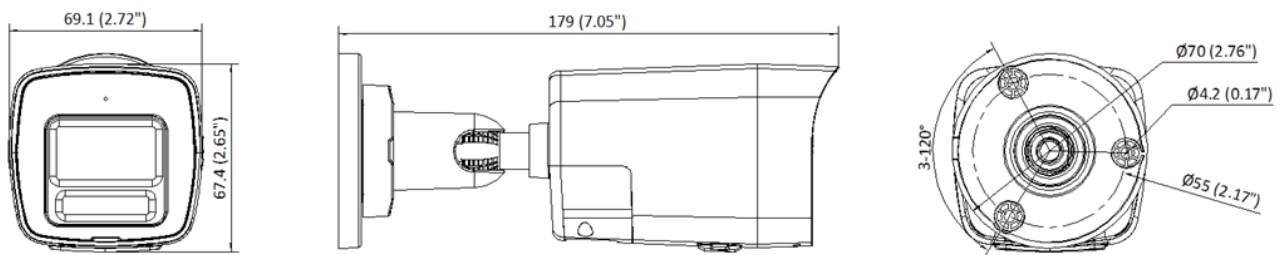

▪ Available Model

IPC-B129HA-LUF/SRB(2.8mm)

IPC-B129HA-LUF/SRB(4mm)

IPC-B129HA-LUF/SL(2.8mm)

IPC-B129HA-LUF/SL(4mm)

Dimension

Unit: mm (inch)

Accessory