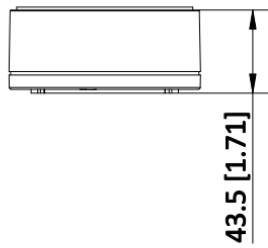

### Specification

Model	DS-1280ZJ-XS
Weight	Approx. 320 g (0.66 lb.)
Appearance	Hikvision White
Material	Aluminum Alloy
Dimension	100 × 43.5 × 132.1 mm (3.94" × 1.71" × 5.20")
Description	Junction Box for Dome (Bullet) Camera

### Available Model

DS-1280ZJ-XS

**Dimension**

Unit: mm [inch]

SCALE	1:1
-------	-----