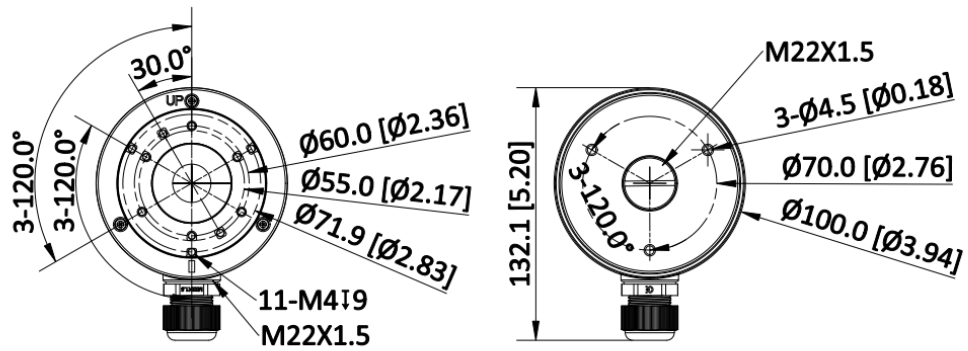

### Specification

Model	DS-1280ZJ-XS
Weight	Approx. 320 g (0.66 lb.)
Appearance	Hikvision White
Material	Aluminum Alloy
Dimension	100 × 43.5 × 132.1 mm (3.94" × 1.71" × 5.20")
Description	Junction Box for Dome (Bullet) Camera

### Available Model

DS-1280ZJ-XS

**Dimension**

Unit: mm [inch]

SCALE	1:1
-------	-----