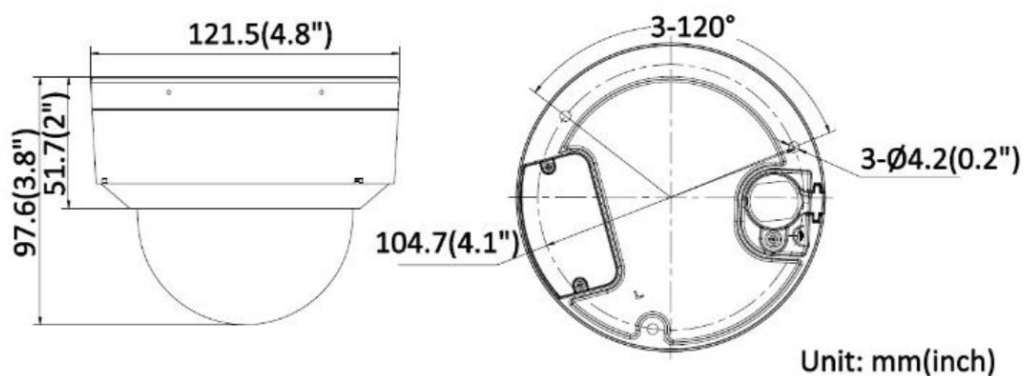

Safety	CB: IEC 62368-1:2014+A11, CE-LVD: EN 62368-1:2014/A11: 2017, BIS: IS 13252 (Part1): 2010/IEC 60950-1: 2005, LOA: IEC/EN 60950-1
Environment	CE-RoHS: 2011/65/EU, WEEE: 2012/19/EU, Reach: Regulation (EC) No 1907/2006
Protection	IP67: IEC 60529-2013, IK10: IEC 62262:2002

▪ Typical Application

Hikvision products are classified into three levels according to their anti-corrosion performance. Refer to the following description to choose for your using environment.

This model has NO SPECIFIC PROTECTION.

Level	Description
Top-level protection	Hikvision products at this level are equipped for use in areas where professional anti-corrosion protection is a must. Typical application scenarios include coastlines, docks, chemical plants, and more.
Moderate protection	Hikvision products at this level are equipped for use in areas with moderate anti-corrosion demands. Typical application scenarios include coastal areas about 2 kilometers (1.24 miles) away from coastlines, as well as areas affected by acid rain.
No specific protection	Hikvision products at this level are equipped for use in areas where no specific anti-corrosion protection is needed.

▪ Dimension

▪ Accessory

▪ Optional

DS-1276ZJ-SUS(Bla ck)	DS-1476ZJ-SUS(Bla ck)	DS-1272ZJ-120B(BI ack)	DS-1275ZJ-S-SUS(B lack)	DS-1272ZJ-120(Bla ck)