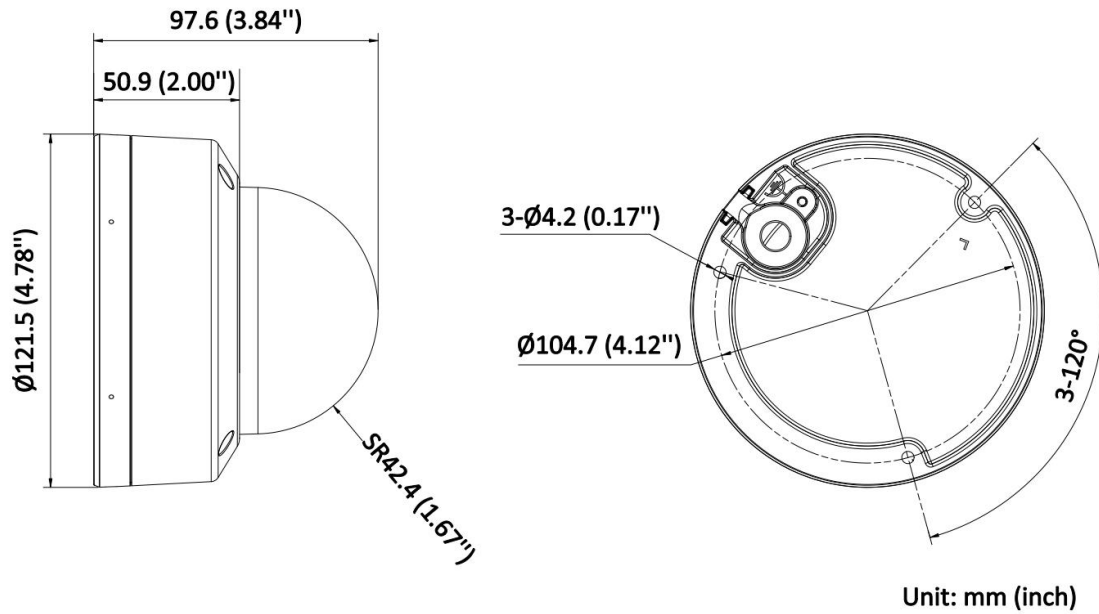

▪ **Accessory**

▪ **Optional**

DS-220AZJ-145-BA	DS-1276ZJ-SUS(Black)	DS-1272ZJ-120(Black)	DS-1275ZJ-SUS(Black)	DS-1476ZJ-SUS(Black)
DS-1275ZJ-S-SUS(Black)	DS-1272ZJ-120(Black)	DS-220AZJ-130-BA	DS-1271ZJ-120(Black)	DS-1475ZJ-SUS(Black)
DS-1280ZJ-DM46(Black)