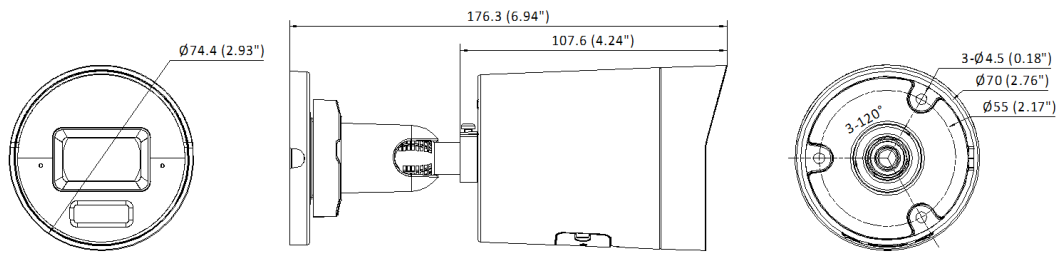

▪ Dimension

Unit: mm (inch)

- **Accessory**
- **Optional**

DS-1276ZJ-SUS Corner mount	DS-1275ZJ-SUS Vertical pole mount	DS-1280ZJ-XS-Y Junction box
		
		

See Far, Go Further

www.hikvision.com
support@hikvision.com