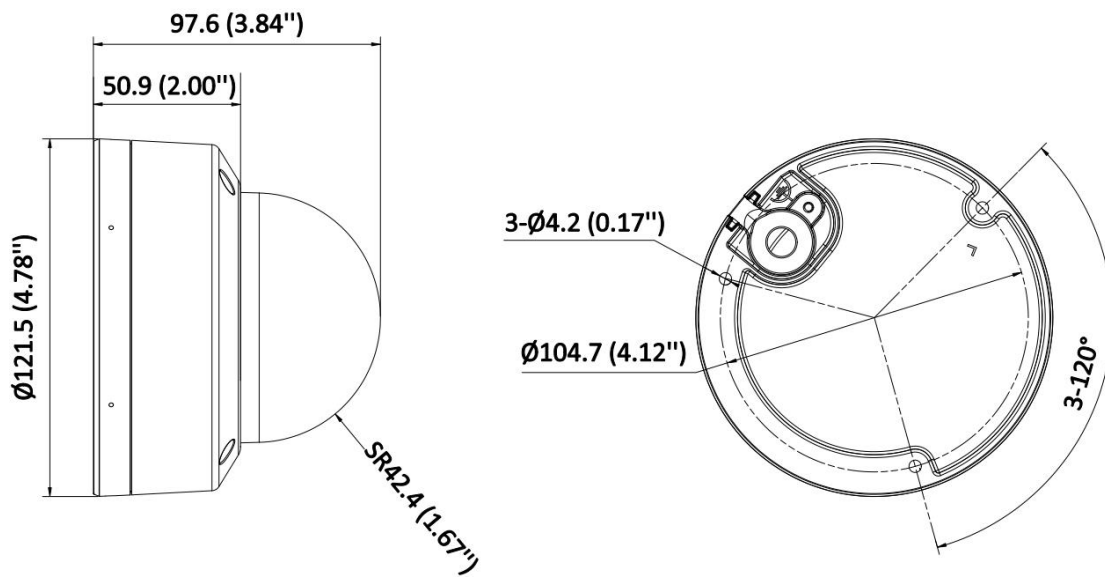

Hikvision products are classified into three levels according to their anti-corrosion performance. Refer to the following description to choose for your using environment.

This model has NO SPECIFIC PROTECTION.

Level	Description
Top-level protection	Hikvision products at this level are equipped for use in areas where professional anti-corrosion protection is a must. Typical application scenarios include coastlines, docks, chemical plants, and more.
Moderate protection	Hikvision products at this level are equipped for use in areas with moderate anti-corrosion demands. Typical application scenarios include coastal areas about 2 kilometers (1.24 miles) away from coastlines, as well as areas affected by acid rain.
No specific protection	Hikvision products at this level are equipped for use in areas where no specific anti-corrosion protection is needed.

Dimension

Unit: mm (inch)

Accessory

Optional

DS-1276ZJ-SUS(Bla ck)	DS-1271ZJ-120(Bla ck)	DS-220AZJ-145-BA	DS-1275ZJ-SUS(Bla ck)	DS-1280ZJ-DM46(B lack)