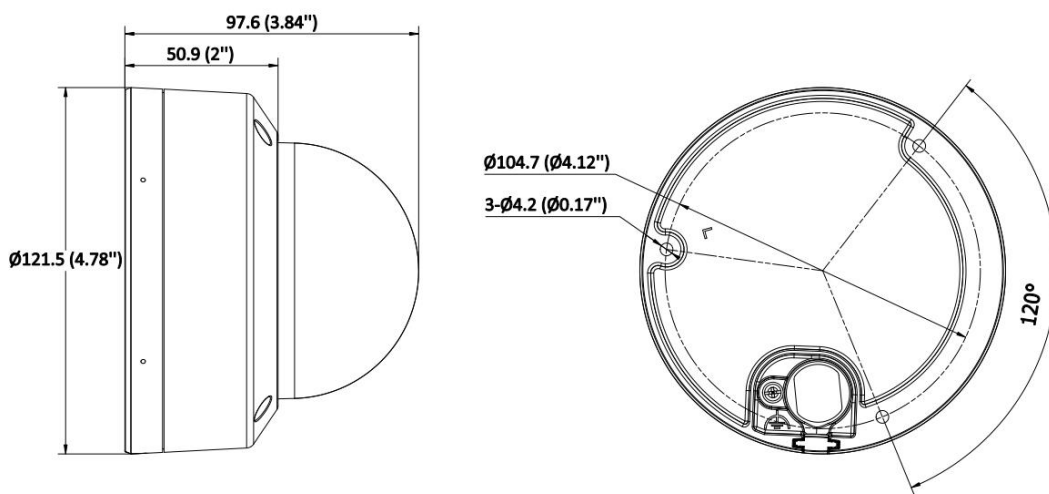

docks, chemical plants, and more.
Moderate protection	Hikvision products at this level are equipped for use in areas with moderate anti-corrosion demands. Typical application scenarios include coastal areas about 2 kilometers (1.24 miles) away from coastlines, as well as areas affected by acid rain.
No specific protection	Hikvision products at this level are equipped for use in areas where no specific anti-corrosion protection is needed.

▪ **Dimension**

Unit: mm (inch)

▪ **Accessory**

▪ **Optional**

DS-1276ZJ-SUS(Bla ck)	DS-1476ZJ-SUS(Bla ck)	DS-1275ZJ-S-SUS(B lack)	DS-1272ZJ-120B(BI ack)	DS-1275ZJ-SUS(Bla ck)
DS-220AZJ-130-BA	DS-1272ZJ-120(Bla ck)	DS-1271ZJ-120(Bla ck)	DS-1475ZJ-SUS(Bla ck)	DS-220AZJ-145-BA