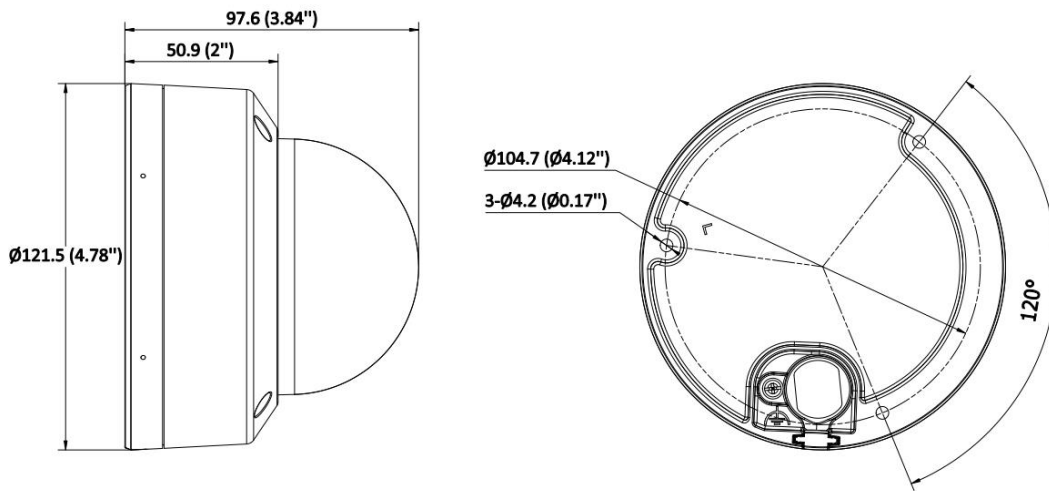

areas where professional anti-corrosion protection is a must. Typical application scenarios include coastlines, docks, chemical plants, and more.
Moderate protection	Hikvision products at this level are equipped for use in areas with moderate anti-corrosion demands. Typical application scenarios include coastal areas about 2 kilometers (1.24 miles) away from coastlines, as well as areas affected by acid rain.
No specific protection	Hikvision products at this level are equipped for use in areas where no specific anti-corrosion protection is needed.

▪ **Dimension**

Unit: mm (inch)

▪ **Accessory**

▪ **Optional**

DS-1271ZJ-120(Bla ck)	DS-1280ZJ-DM46(B lack)	DS-1275ZJ-SUS(Bla ck)	DS-1272ZJ-120(Bla ck)	DS-1272ZJ-120B(BI ack)
DS-1476ZJ-SUS(Bla ck)	DS-1276ZJ-SUS(Bla ck)	DS-220AZJ-130-BA	DS-220AZJ-145-BA	DS-1275ZJ-S-SUS(B lack)