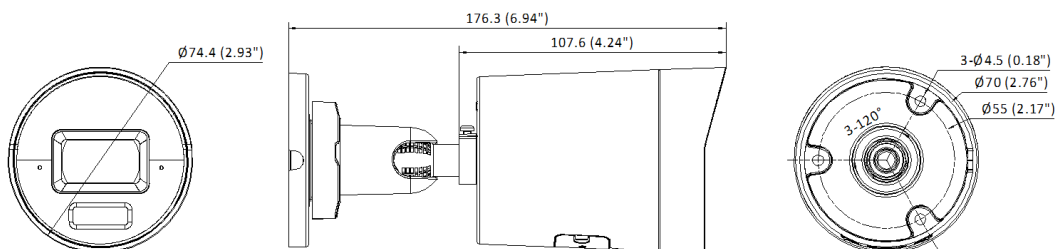

▪ Available Model

DS-2CD2043G2-LIZ2UY/SL(2.8/4)O-STDBLACK

▪ Dimension

Unit: mm (inch)

▪ Accessory

▪ Optional

DS-1276ZJ-SUS(Black) Corner mount	DS-1275ZJ-SUS(Black) Vertical pole mount	DS-1280ZJ-XS-Y(Black) Junction box
		
		