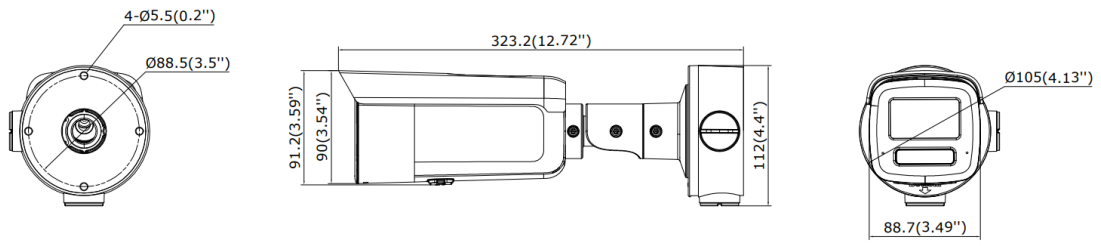

▪ Available Model

DS-2CD3T167G3-LISUY(2.8mm)

DS-2CD3T167G3-LISUY(4mm)

DS-2CD3T167G3-LISUY(6mm)

▪ Dimension

Unit: mm(inch)

▪ **Accessory**

▪ **Included**