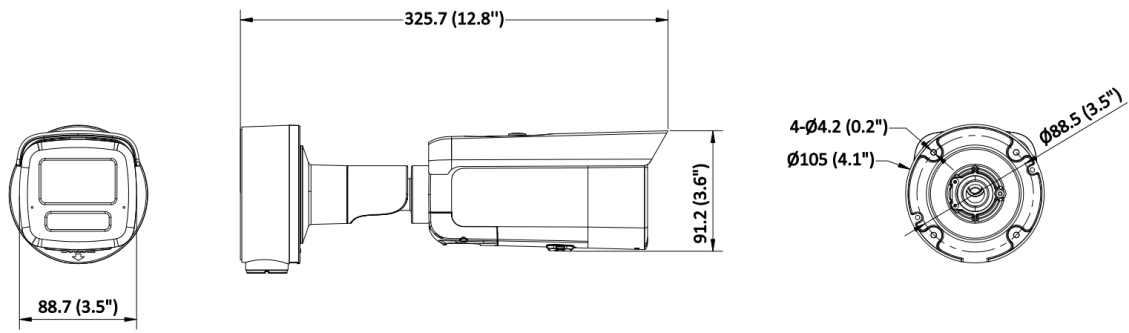

Unit:mm (inch)

▪ **Accessory**

▪ **Included**