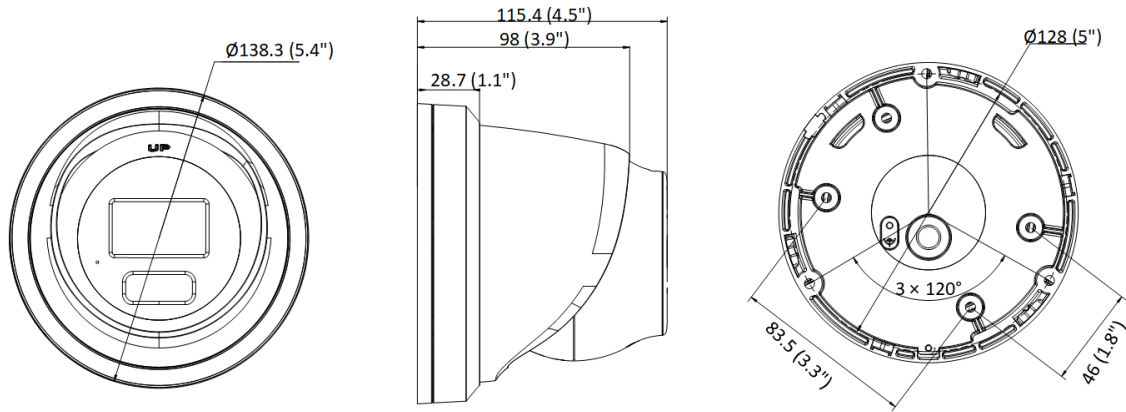

▪ Available Model

DS-2CD33167G3-LISUY(2.8mm)(BLACK)

DS-2CD33167G3-LISUY(4mm)(BLACK)

DS-2CD33167G3-LISUY(6mm)(BLACK)

▪ Dimension

Unit: mm (inch)

▪ **Accessory**

▪ **Optional**