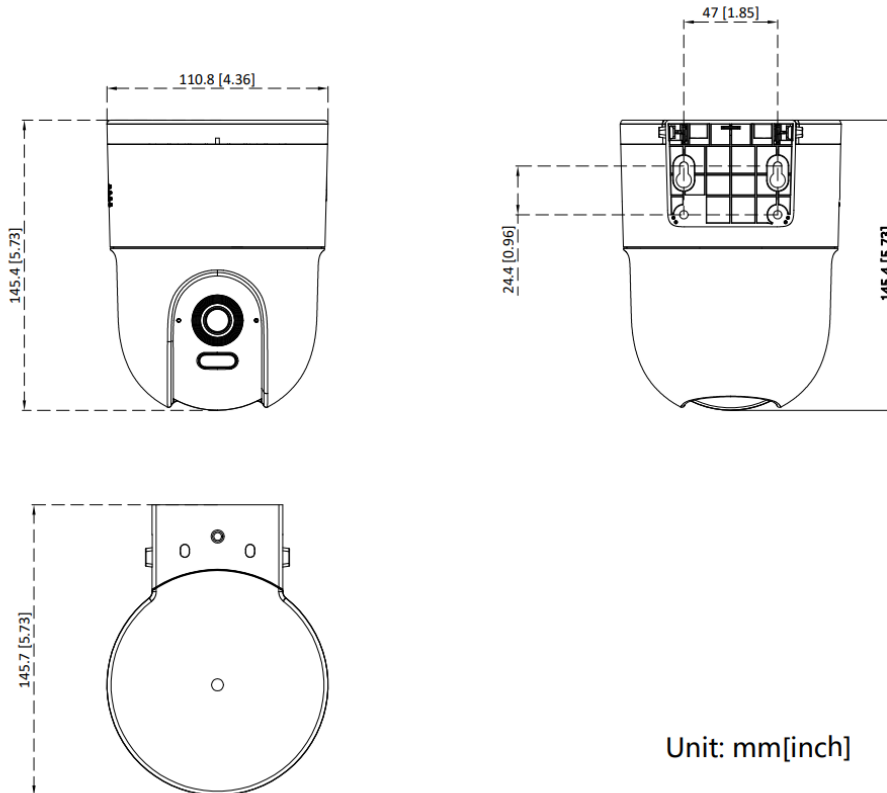

Storage Conditions	-30 °C to 60 °C (-22 °F to 140 °F). Humidity 95% or less (non-condensing)
Startup and Operating Conditions	-30 °C to 60 °C (-22 °F to 140 °F). Humidity 95% or less (non-condensing)
Language	English, Russian, Ukrainian, Arabic, Spanish, French, Portuguese, Turkish, Polish, German
General Function	Heartbeat,mirror,flash log,password reset via email,password protection,anti -banding
Flashing Light	Red and Blue Light,White Light
Approval	
EMC	CE-EMC: EN 55032:2015+A1:2020, EN 50130-4:2011+A1:2014, EN IEC 61000-3-2:2019+A1:2021, EN 61000-3-3:2013+A1:2019+A2:2021
Safety	CB: IEC 62368-1:2014+A11, CE-LVD: EN 62368-1:2014/A11: 2017
Environment	CE-RoHS: 2011/65/EU, WEEE: 2012/19/EU, Reach: Regulation (EC) No 1907/2006
Protection	IP66: IEC 60529-2013

▪ Available Model

DS-2CD1F47G3H-LIUF/SX(2.8mm)

DS-2CD1F47G3H-LIUF/SX(4mm)

▪ Dimension

Unit: mm[inch]