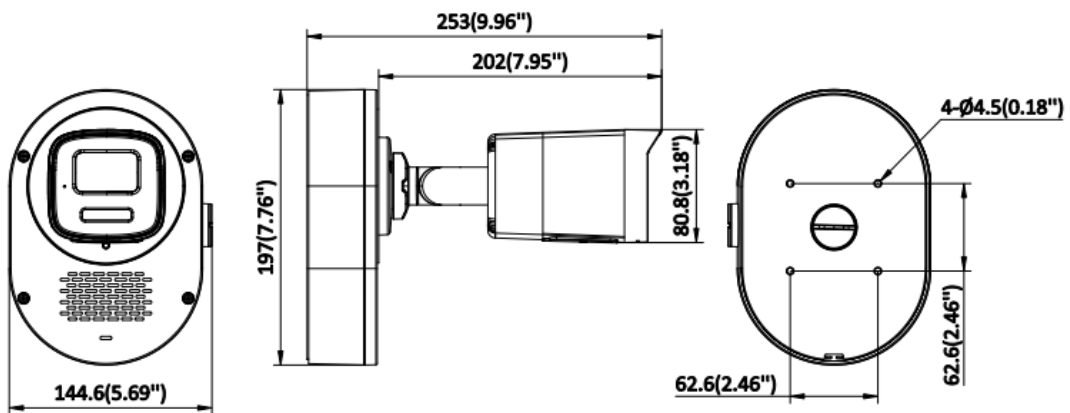

Storage Conditions	-30 °C to 60 °C (-22 °F to 140 °F). Humidity 95% or less (non-condensing)
Startup and Operating Conditions	-30 °C to 60 °C (-22 °F to 140 °F). Humidity 95% or less (non-condensing)
Language	English, Russian, Ukrainian, Arabic, Spanish, French, Portuguese, Turkish, Polish, German
General Function	Heartbeat, mirror, flash log, password reset via email, password protection, anti-banding
Flashing Light	-LSL: White Light-LSRB: Red and Blue Light
Approval	
EMC	CE-EMC: EN 55032:2015+A1:2020, EN 50130-4:2011+A1:2014, EN IEC 61000-3-2:2019+A1:2021, EN 61000-3-3:2013+A1:2019+A2:2021
Safety	CB: IEC 62368-1:2014+A11, CE-LVD: EN 62368-1:2014/A11: 2017
Environment	CE-RoHS: 2011/65/EU, WEEE: 2012/19/EU, Reach: Regulation (EC) No 1907/2006
Protection	IP67: IEC 60529-2013

▪ Dimension

Unit: mm(Inch)

▪ Accessory

▪ Optional

DS-1275ZJ-SUS

DS-1280ZJ-XS

DS-1276ZJ-SUS