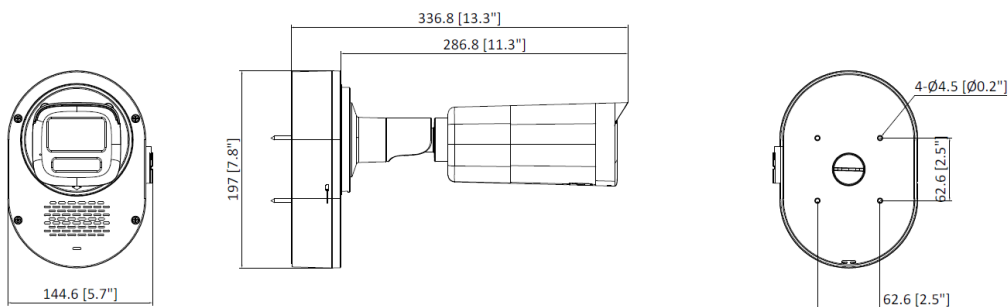

Startup and Operating Conditions	-30 °C to 60 °C (-22 °F to 140 °F). Humidity 95% or less (non-condensing)
Language	English, Russian, Ukrainian, Arabic, Spanish, French, Portuguese, Turkish, Polish, German
General Function	Heartbeat, mirror, flash log, password reset via email, password protection, anti-banding
Flashing Light	-LSL: White Light-LSRB: Red and Blue Light
Approval	
EMC	CE-EMC: EN 55032:2015+A1:2020, EN 50130-4:2011+A1:2014, EN IEC 61000-3-2:2019+A1:2021, EN 61000-3-3:2013+A1:2019+A2:2021
Safety	CB: IEC 62368-1:2014+A11
Environment	CE-RoHS: 2011/65/EU, WEEE: 2012/19/EU, Reach: Regulation (EC) No 1907/2006
Protection	IP67: IEC 60529-2013

▪ Available Model

- DS-2CD1B47G3-LIUF/LSL(2.8mm)
- DS-2CD1B47G3-LIUF/LSL(4mm)
- DS-2CD1B47G3-LIUF/LSRB(2.8mm)
- DS-2CD1B47G3-LIUF/LSRB(4mm)
- DS-2CD1B47G3-LIU/LSL(2.8mm)
- DS-2CD1B47G3-LIU/LSL(4mm)
- DS-2CD1B47G3-LIU/LSRB(2.8mm)
- DS-2CD1B47G3-LIU/LSRB(4mm)

▪ Dimension

Unit: mm(inch)

▪ Accessory

▪ Optional