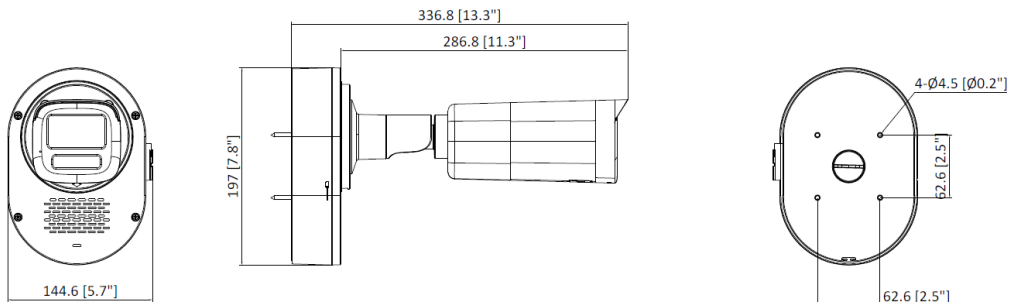

Storage Conditions	-30 °C to 60 °C (-22 °F to 140 °F). Humidity 95% or less (non-condensing)
Startup and Operating Conditions	-30 °C to 60 °C (-22 °F to 140 °F). Humidity 95% or less (non-condensing)
Language	English, Russian, Ukrainian, Arabic, Spanish, French, Portuguese, Turkish, Polish, German
General Function	Heartbeat, mirror, flash log, password reset via email, password protection, anti-banding
Flashing Light	-LSL: White Light -LSRB: Red and Blue Light
Approval	
EMC	CE-EMC: EN 55032:2015+A1:2020, EN 50130-4:2011+A1:2014, EN IEC 61000-3-2:2019+A1:2021, EN 61000-3-3:2013+A1:2019+A2:2021
Safety	CB: IEC 62368-1:2014+A11
Environment	CE-RoHS: 2011/65/EU, WEEE: 2012/19/EU, Reach: Regulation (EC) No 1907/2006
Protection	IP67: IEC 60529-2013

▪ Available Model

DS-2CD1B27G3-LIUF/LSRB(2.8mm)

DS-2CD1B27G3-LIUF/LSRB(4mm)

▪ Dimension

Unit: mm(inch)