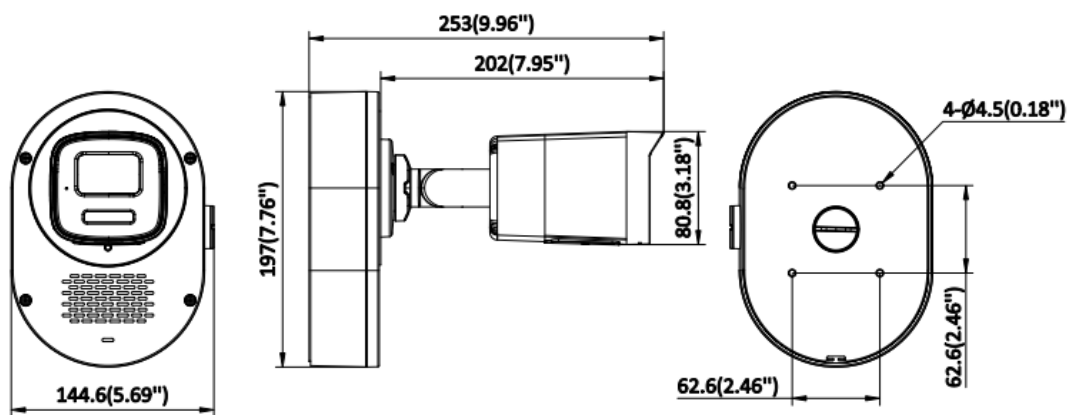

Language	English, Russian, Ukrainian, Arabic, Spanish, French, Portuguese, Turkish, Polish, German
General Function	Heartbeat, mirror, flash log, password reset via email, password protection, anti-banding
Flashing Light	-LSL: White Light-LSRB: Red and Blue Light
Approval	
EMC	CE-EMC: EN 55032:2015+A1:2020, EN 50130-4:2011+A1:2014, EN IEC 61000-3-2:2019+A1:2021, EN 61000-3-3:2013+A1:2019+A2:2021
Safety	CB: IEC 62368-1:2014+A11, CE-LVD: EN 62368-1:2014/A11: 2017
Environment	CE-RoHS: 2011/65/EU, WEEE: 2012/19/EU, Reach: Regulation (EC) No 1907/2006
Protection	IP67: IEC 60529-2013

▪ Dimension

Unit: mm(inch)

▪ Accessory

▪ Optional

DS-1275ZJ-SUS	DS-1276ZJ-SUS	DS-1280ZJ-XS

▪ Installation Methods