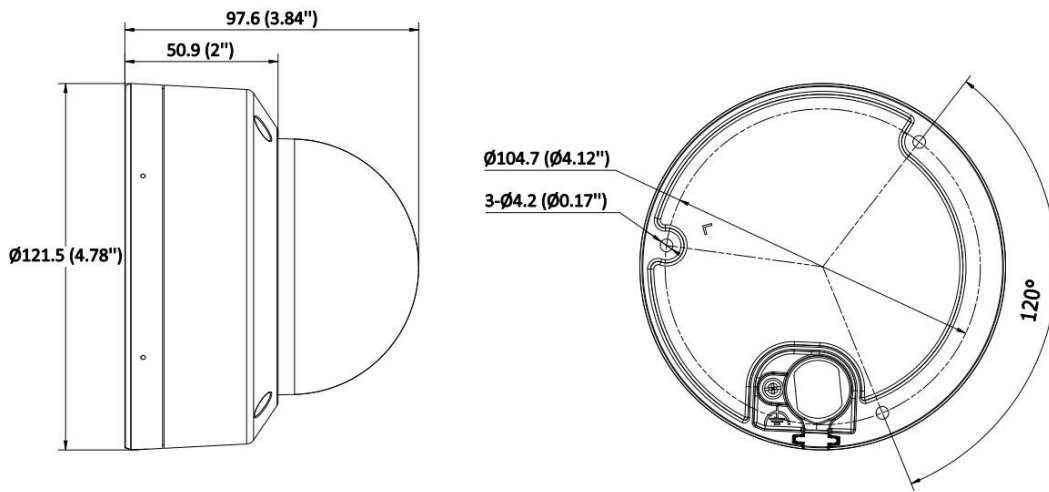

Unit: mm (inch)

▪ **Accessory**

▪ **Optional**

DS-1272ZJ-120	DS-4221ZJ-WC	DS-1276ZJ-SUS	DS-1476ZJ-SUS	DS-1275ZJ-SUS
DS-220AZJ-130-WA	DS-1272ZJ-120B	DS-1271ZJ-120	DS-1275ZJ-S-SUS	DS-1280ZJ-DM46
DS-1475ZJ-SUS	DS-220AZJ-145-WA			

▪ **Installation Methods**