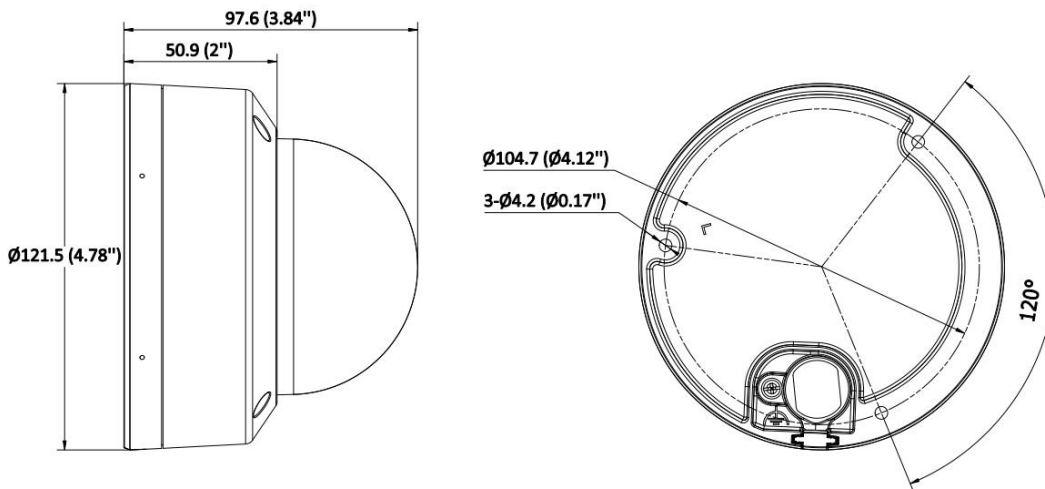

Unit: mm (inch)

▪ **Accessory**

▪ **Optional**

DS-1275ZJ-S-SUS	DS-1276ZJ-SUS	DS-1275ZJ-SUS	DS-1271ZJ-120	DS-1272ZJ-120
DS-4221ZJ-WC	DS-220AZJ-130-WA	DS-1272ZJ-120B	DS-1280ZJ-DM46	DS-220AZJ-145-WA

▪ **Installation Methods**

Vertical Pole Mounting DS-1275ZJ-S-SUS+DS- 220AZJ-145-WA	Vertical Pole Mounting DS-1275ZJ-SUS+DS-12 72ZJ-120	Corner Mounting DS-1276ZJ-SUS+DS-12 72ZJ-120+DS-1280ZJ- DM46	Pendant Mounting DS-1271ZJ-120	Wall Mounting DS-1272ZJ-120+DS-12 80ZJ-DM46