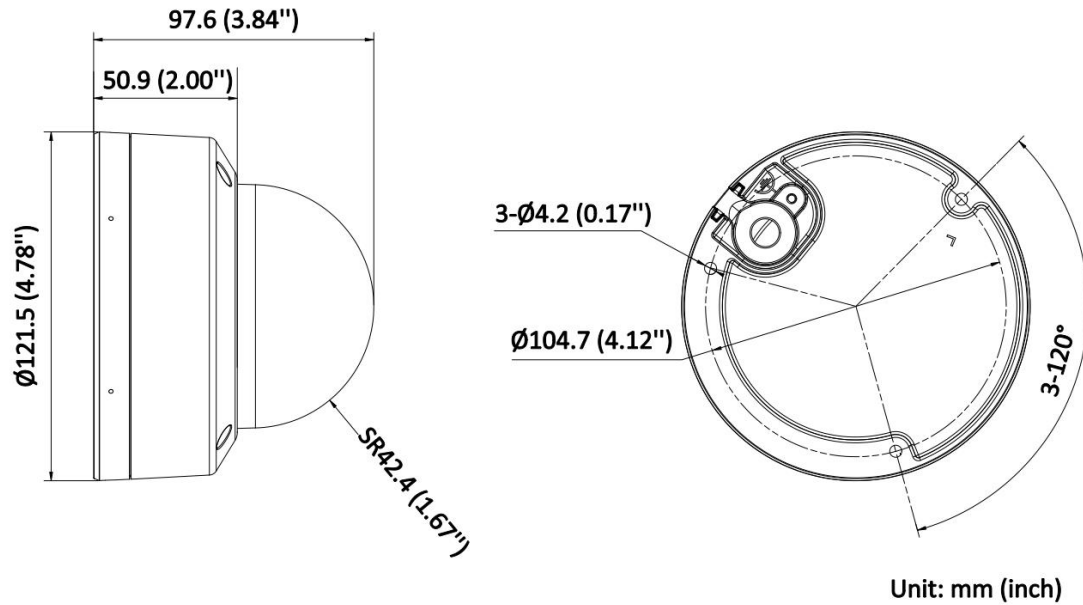

Dimension	Ø121.5 mm × 97.6 mm (Ø4.78" × 3.84")
Package Dimension	150 mm × 150 mm × 141 mm (5.91" × 5.91" × 5.55")
Weight	Approx. 550 g (1.2 lb.)
With Package Weight	Approx. 800 g (1.8 lb.)
Storage Conditions	-30 °C to 60 °C (-22 °F to 140 °F). Humidity 95% or less (non-condensing)
Startup and Operating Conditions	-30 °C to 60 °C (-22 °F to 140 °F). Humidity 95% or less (non-condensing)
Language	English, Ukrainian
General Function	Heartbeat, anti-banding, mirror, password protection, password reset by email
Flashing Light	NA
Approval	
EMC	CE-EMC: EN 55032:2015+A1:2020, EN 50130-4:2011+A1:2014, EN IEC 61000-3-2:2019+A1:2021, EN 61000-3-3:2013+A1:2019+A2:2021
Safety	CB: IEC 62368-1:2014+A11
Environment	CE-RoHS: 2011/65/EU, WEEE: 2012/19/EU, Reach: Regulation (EC) No 1907/2006
Protection	IP67: IEC 60529-2013, IK08: IEC 62262:2002

▪ Available Model

DS-2CD1127G3-LIUF(2.8mm)

DS-2CD1127G3-LIUF(4mm)

DS-2CD1127G3-LIU(2.8mm)

DS-2CD1127G3-LIU(4mm)

▪ Dimension

▪ **Accessory**

▪ **Optional**