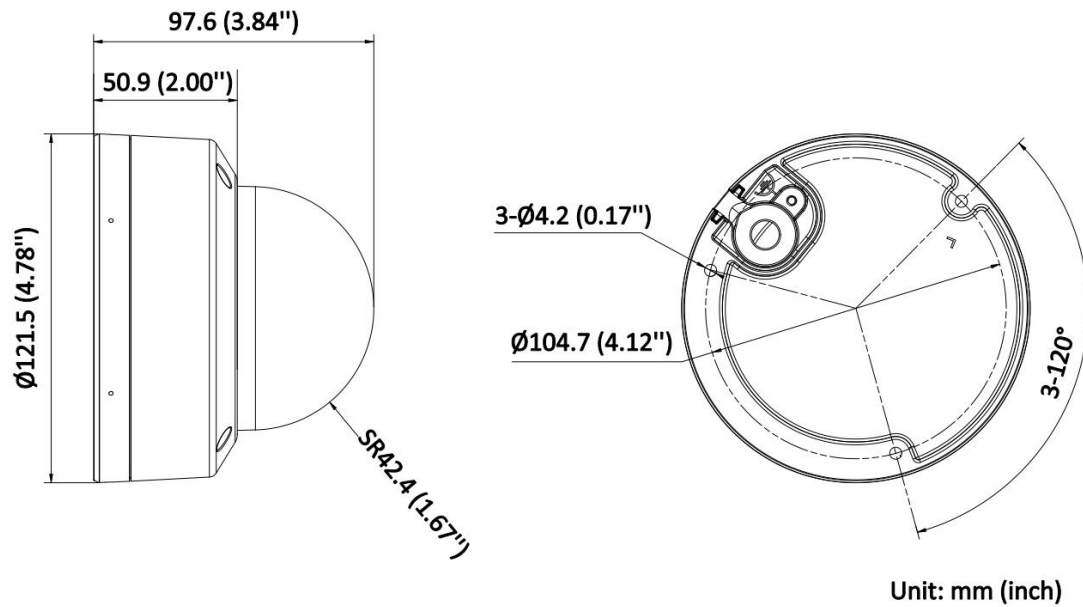

▪ **Accessory**

▪ **Optional**

DS-1276ZJ-SUS	DS-1272ZJ-120	DS-1275ZJ-S-SUS	DS-1271ZJ-120	DS-1275ZJ-SUS
DS-220AZJ-130-WA	DS-1476ZJ-SUS	DS-4221ZJ-WC	DS-1272ZJ-120B	DS-220AZJ-145-WA
DS-1280ZJ-DM46	DS-1475ZJ-SUS			

▪ **Installation Methods**