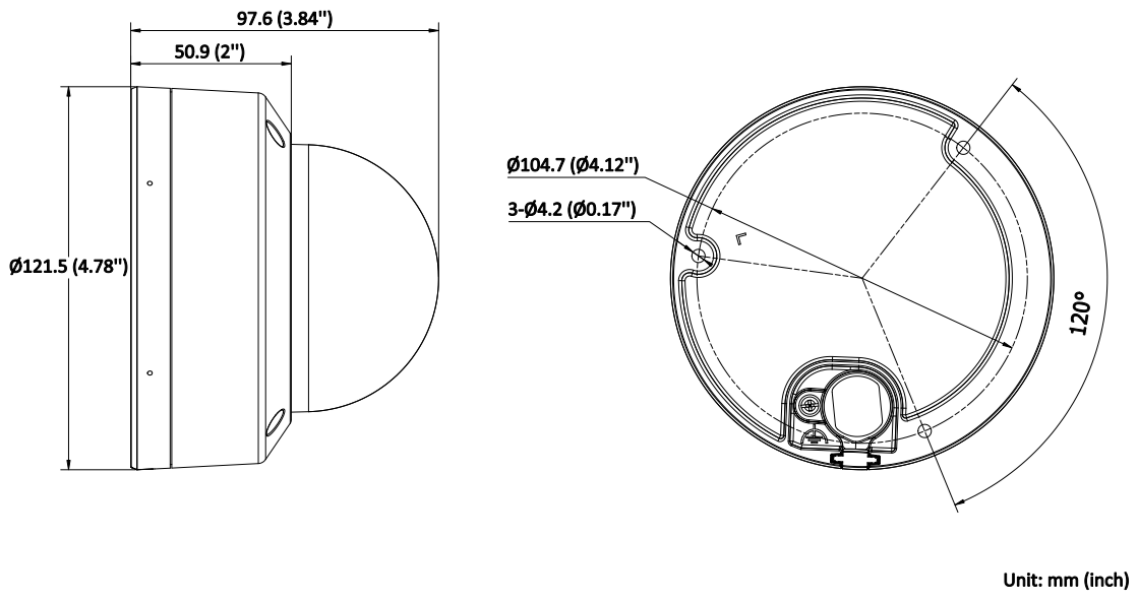

General Function	Heartbeat, mirror, flash log, password reset via email, password protection, anti-banding
Approval	
EMC	CE-EMC: EN 55032:2015+A1:2020, EN 50130-4:2011+A1:2014, EN IEC 61000-3-2:2019+A1:2021, EN 61000-3-3:2013+A1:2019+A2:2021
Safety	CB: IEC 62368-1:2014+A11, CE-LVD: EN 62368-1:2014/A11: 2017
Environment	CE-RoHS: 2011/65/EU, WEEE: 2012/19/EU, Reach: Regulation (EC) No 1907/2006
Protection	IP67: IEC 60529-2013, IK08: IEC 62262:2002

▪ Available Model

- DS-2CD1147G3H-LIU(2.8mm)
- DS-2CD1147G3H-LIU(4mm)
- DS-2CD1147G3H-LIUF(2.8mm)
- DS-2CD1147G3H-LIUF(4mm)

▪ Dimension

▪ Accessory

▪ Optional

DS-1275ZJ-SUS   DS-2210ZJ-WA-120   DS-1280ZJ-DM46   DS-1272ZJ-120B   DS-1272ZJ-120