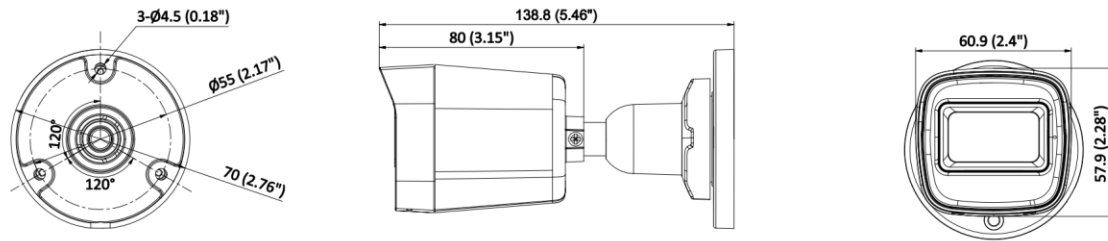

Simultaneous Live View	Up to 6 channels
Protocols	TCP/IP, ICMP, DHCP, DNS, HTTP, RTP, RTCP, RTSP, NTP, IGMP, IPv4, IPv6, UDP, QoS, SNMP, DDNS
User/Host	Up to 32 users 3 user levels: administrator, operator, and user
Client	iVMS-4200, HiLookVision
Web Browser	Local service: Local service: Chrome 80+, Firefox 80+, Edge 89+, Safari 13+
Image	
Wide Dynamic Range (WDR)	Digital WDR
SNR	≥ 52 dB
Privacy Mask	1 programmable polygon privacy mask
Day/Night Switch	Day, Night, Auto, Schedule
Image Enhancement	BLC, HLC, 3D DNR
Image Settings	Saturation, brightness, contrast, sharpness, gain, white balance, adjustable by client software or web browser
Interface	
Ethernet Interface	1 RJ45 10 M/100 M self-adaptive Ethernet port
Built-in Microphone	Yes, 1 built-in microphone
Event	
Basic Event	Motion detection, exception
Linkage	Notify surveillance center
General	
Power	PoE: IEEE 802.3af, Class 0, max. 6.5 W
Material	Plastic
Dimension	138.8 mm × 60.9 mm × 57.9 mm (5.5" × 2.4" × 2.3")
Package Dimension	163 mm × 75 mm × 75 mm (6.4" × 3.0" × 3.0")
Weight	Approx. 160 g (0.4 lb.)
With Package Weight	Approx. 250 g (0.6 lb.)
Storage Conditions	-30 °C to 45 °C (-22 °F to 113 °F). Humidity 95% or less (non-condensing)
Startup and Operating Conditions	-30 °C to 45 °C (-22 °F to 113 °F). Humidity 95% or less (non-condensing)
Language	English, Ukrainian
General Function	Heartbeat, anti-banding, mirror, password protection, password reset via email
Approval	
EMC	CE-EMC: EN 55032:2015+A1:2020, EN 50130-4:2011+A1:2014, EN IEC 61000-3-2:2019+A1:2021, EN 61000-3-3:2013+A1:2019+A2:2021, KC: KN32: 2015, KN35: 2015
Safety	CB: IEC 62368-1:2014+A11, CE-LVD: EN 62368-1:2014/A11: 2017
Environment	CE-RoHS: 2011/65/EU, WEEE: 2012/19/EU, Reach: Regulation (EC) No 1907/2006
Protection	IP67: IEC 60529-2013

▪ Available Model

IPC-B141HE-UC(2.8mm)

IPC-B141HE-UC(4mm)

▪ **Dimension**

Unit:mm (inch)

▪ **Accessory**

▪ **Optional**

DS-1275ZJ-SUS	DS-1276ZJ-SUS	DS-1280ZJ-XS