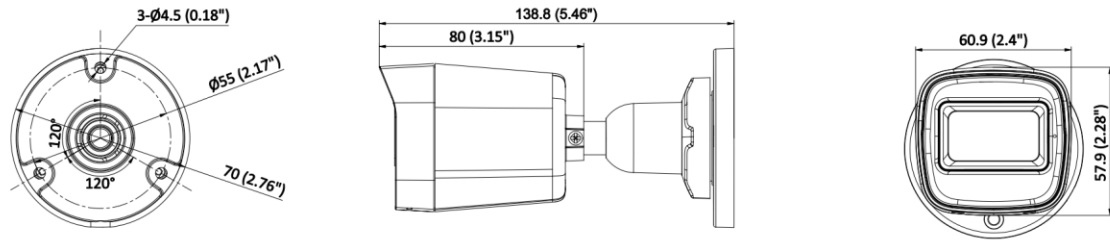

Web Browser	Local service: Local service: Chrome 80+, Firefox 80+, Edge 89+, Safari 13+
Image	
Wide Dynamic Range (WDR)	Digital WDR
SNR	≥ 52 dB
Privacy Mask	1 programmable polygon privacy mask
Day/Night Switch	Day,Night,Auto,Schedule
Image Enhancement	BLC,HLC,3D DNR
Image Settings	Saturation,brightness,contrast,sharpness,gain,white balance,adjustable by client software or web browser
Interface	
Ethernet Interface	1 RJ45 10 M/100 M self-adaptive Ethernet port
Built-in Microphone	Yes,1 built-in microphone
Event	
Basic Event	Motion detection,exception
Linkage	Notify surveillance center
General	
Power	PoE: IEEE 802.3af, Class 0, max. 6.5 W
Material	Plastic
Dimension	138.8 mm × 60.9 mm × 57.9 mm (5.5" × 2.4" × 2.3")
Package Dimension	163 mm × 75 mm × 75 mm (6.4" × 3.0" × 3.0")
Weight	Approx. 160 g (0.4 lb.)
With Package Weight	Approx. 240 g (0.5 lb.)
Storage Conditions	-30 °C to 45 °C (-22 °F to 113 °F). Humidity 95% or less (non-condensing)
Startup and Operating Conditions	-30 °C to 45 °C (-22 °F to 113 °F). Humidity 95% or less (non-condensing)
Language	English, Ukrainian
General Function	Heartbeat,anti-banding,mirror,password protection,password reset via email
Approval	
EMC	CE-EMC: EN 55032:2015+A1:2020, EN 50130-4:2011+A1:2014, EN IEC 61000-3-2:2019+A1:2021, EN 61000-3-3:2013+A1:2019+A2:2021
Safety	CB: IEC 62368-1:2014+A11, CE-LVD: EN 62368-1:2014/A11: 2017
Environment	CE-RoHS: 2011/65/EU, WEEE: 2012/19/EU, Reach: Regulation (EC) No 1907/2006
Protection	IP67: IEC 60529-2013

▪ Available Model

IPC-B121HE-UC(2.8mm)

IPC-B121HE-UC(4mm)

▪ Dimension

Unit:mm (inch)

▪ Accessory

▪ Optional

DS-1280ZJ-XS	DS-1275ZJ-SUS	DS-1276ZJ-SUS
		