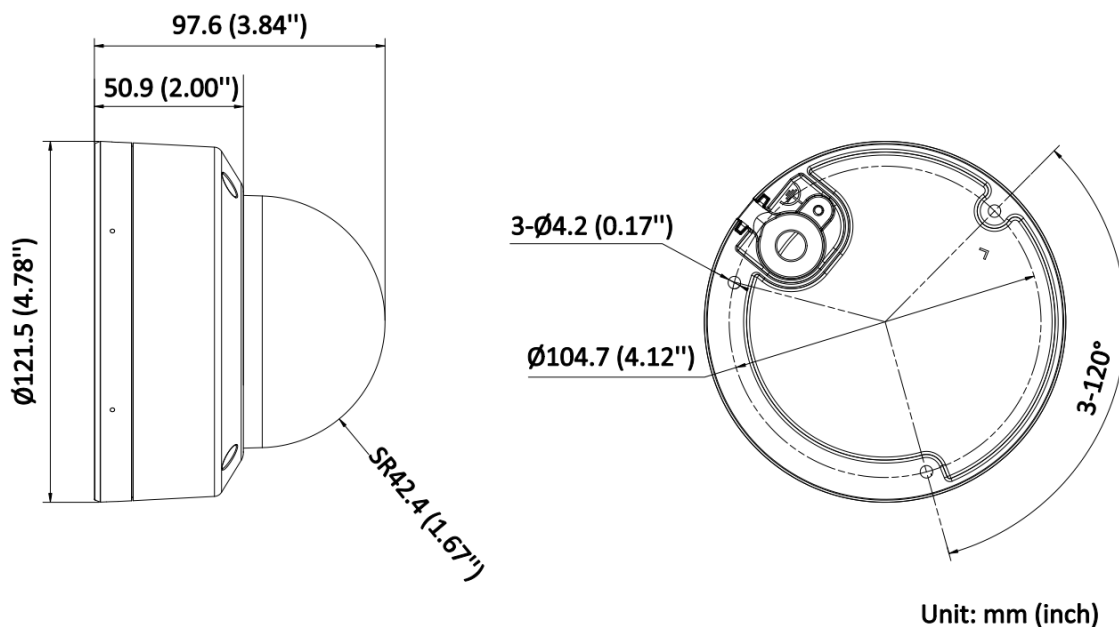

This model has NO SPECIFIC PROTECTION

Level	Description
Top-level protection	Hikvision products at this level are equipped for use in areas where professional anti-corrosion protection is a must. Typical application scenarios include coastlines, docks, chemical plants, and more.
Moderate protection	Hikvision products at this level are equipped for use in areas with moderate anti-corrosion demands. Typical application scenarios include coastal areas about 2 kilometers (1.24 miles) away from coastlines, as well as areas affected by acid rain.
No specific protection	Hikvision products at this level are equipped for use in areas where no specific anti-corrosion protection is needed.

▪ Dimension

▪ Accessory

▪ Optional

DS-220AZJ-145-BA	DS-1276ZJ-SUS(Bla ck)	DS-1271ZJ-120(Bla ck)	DS-1272ZJ-120B(BI ack)	DS-1275ZJ-SUS(Bla ck)
DS-1275ZJ-S-SUS(B lack)	DS-1272ZJ-120(Bla ck)	DS-1475ZJ-SUS(Bla ck)	DS-1476ZJ-SUS(Bla ck)	DS-220AZJ-130-BA