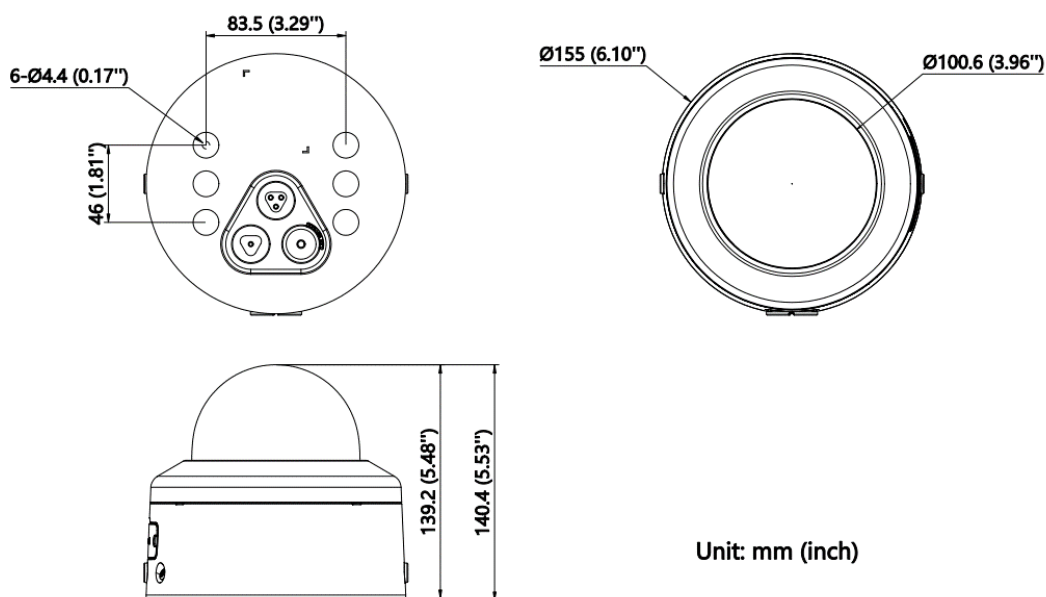

Anti-Corrosion Protection	NEMA 4X (NEMA 250-2018)

▪ Typical Application

Hikvision products are classified into three levels according to their anti-corrosion performance. Refer to the following description to choose for your using environment.

This model has NO SPECIFIC PROTECTION.

Level	Description
Top-level protection	Hikvision products at this level are equipped for use in areas where professional anti-corrosion protection is a must. Typical application scenarios include coastlines, docks, chemical plants, and more.
Moderate protection	Hikvision products at this level are equipped for use in areas with moderate anti-corrosion demands. Typical application scenarios include coastal areas about 2 kilometers (1.24 miles) away from coastlines, as well as areas affected by acid rain.
No specific protection	Hikvision products at this level are equipped for use in areas where no specific anti-corrosion protection is needed.

▪ Available Model

- DS-2CD2787G3-LIPTRZS2UY/SL(2.8-12)O-STD
- DS-2CD2787G3-LIPTRZS2UY/SL(2.8-12)O-NEU
- DS-2CD2787G3-LIPTRZS2UY/SL(2812)OSTDBLK
- DS-2CD2787G3-LIPTRZS2UY/SRB(2812)OSTDBLK
- DS-2CD2787G3-LIPTRZS2UY/SRB(2.8-12)O-STD
- DS-2CD2787G3-LIPTRZS2UY/SRB(2.8-12)O-NEU

▪ Dimension

▪ Accessory