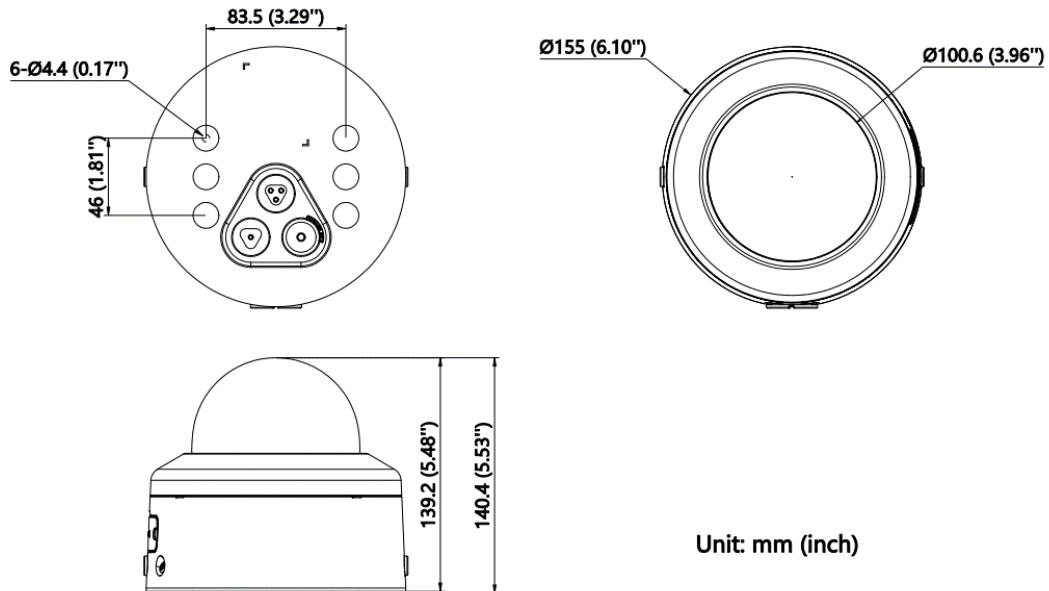

No specific protection

Hikvision products at this level are equipped for use in areas where no specific anti-corrosion protection is needed.

▪ **Available Model**

DS-2CD2767G3-LIPTRZS2UY/SL(2.8-12mm)

▪ **Dimension**