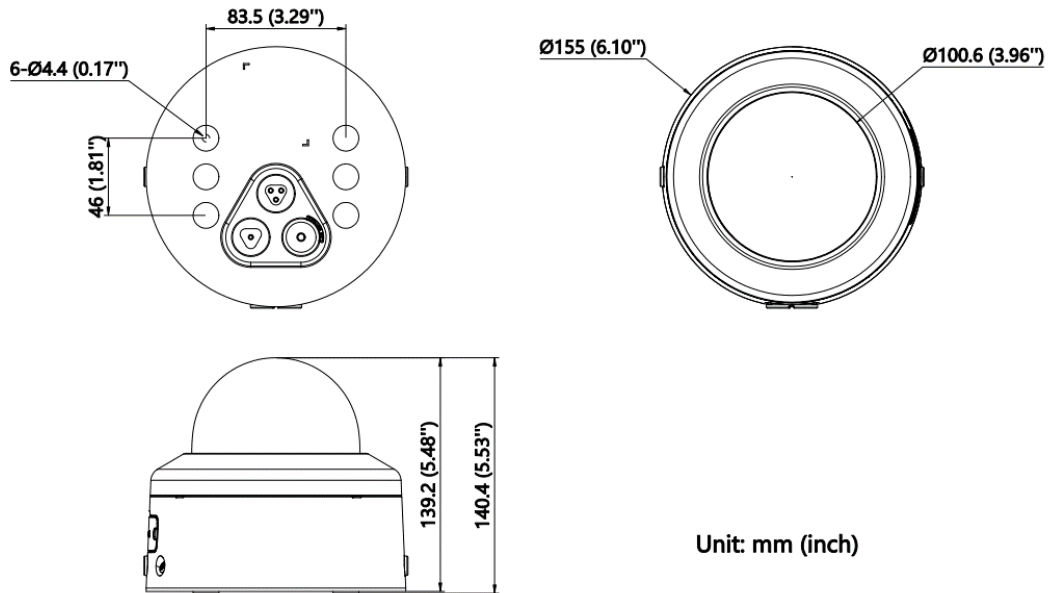

No specific protection

Hikvision products at this level are equipped for use in areas where no specific anti-corrosion protection is needed.

▪ **Available Model**

DS-2CD2747G3-LIPTRZS2UY/SL(2.8-12mm)

▪ **Dimension**

Unit: mm (inch)