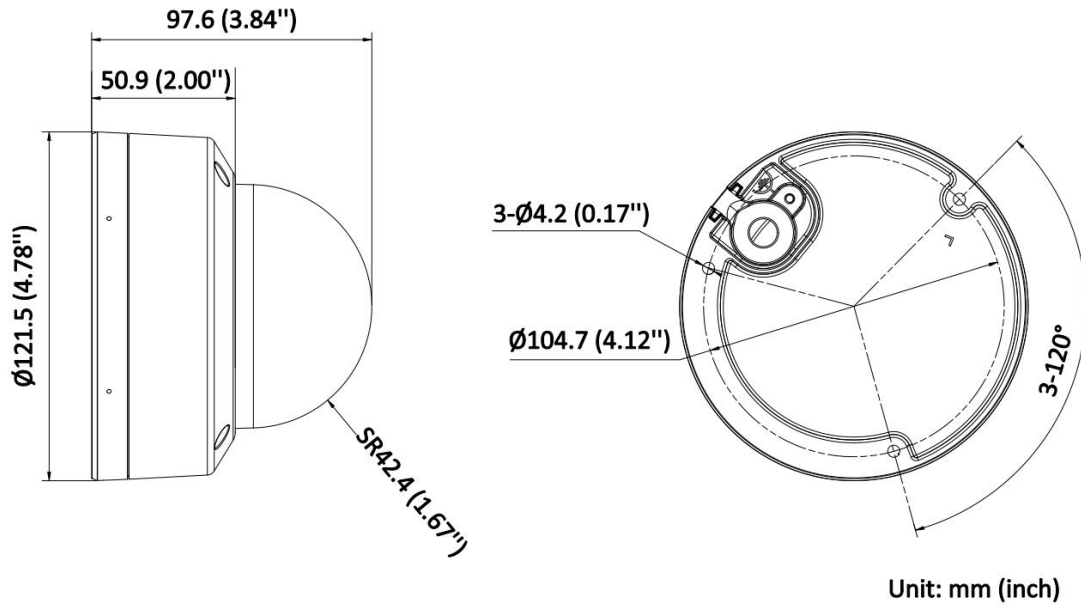

▪ Accessory

▪ Optional

DS-1275ZJ-S-SUS	DS-1271ZJ-120	DS-1276ZJ-SUS	DS-1272ZJ-120	DS-1275ZJ-SUS
DS-1280ZJ-DM46	DS-4221ZJ-WC	DS-1272ZJ-120B	DS-220AZJ-130-WA	DS-220AZJ-145-WA

▪ Installation Methods

Vertical Pole Mounting	Vertical Pole Mounting	Pendant Mounting	Corner Mounting	Wall Mounting
DS-1275ZJ-S-SUS+DS-220AZJ-130-WA	DS-1275ZJ-SUS+DS-220AZJ-145-WA	DS-1271ZJ-120	DS-1276ZJ-SUS+DS-220AZJ-130-WA	DS-1272ZJ-120+DS-1280ZJ-DM46