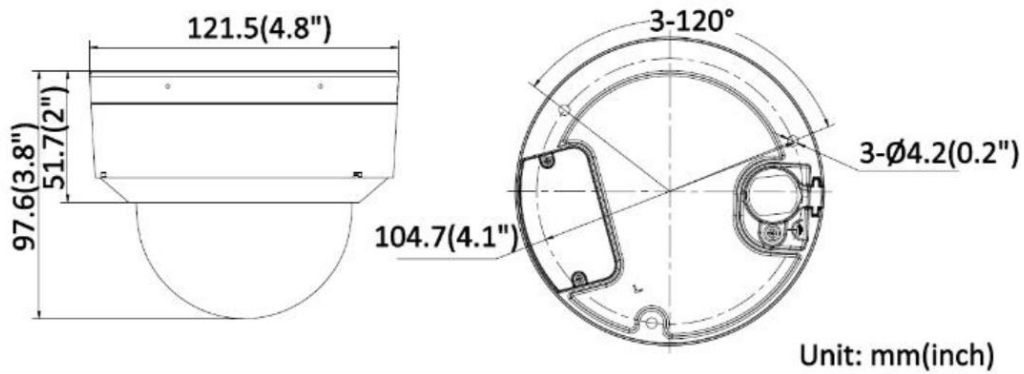

This model has NO SPECIFIC PROTECTION.

Level	Description
Top-level protection	Hikvision products at this level are equipped for use in areas where professional anti-corrosion protection is a must. Typical application scenarios include coastlines, docks, chemical plants, and more.
Moderate protection	Hikvision products at this level are equipped for use in areas with moderate anti-corrosion demands. Typical application scenarios include coastal areas about 2 kilometers (1.24 miles) away from coastlines, as well as areas affected by acid rain.
No specific protection	Hikvision products at this level are equipped for use in areas where no specific anti-corrosion protection is needed.

▪ Dimension

▪ Accessory

▪ Optional

DS-1276ZJ-SUS	DS-1476ZJ-SUS	DS-1271ZJ-120	DS-1272ZJ-120B	DS-1475ZJ-SUS
DS-1272ZJ-120	DS-1275ZJ-SUS	DS-220AZJ-145-WA	DS-220AZJ-130-WA	DS-1280ZJ-DM46