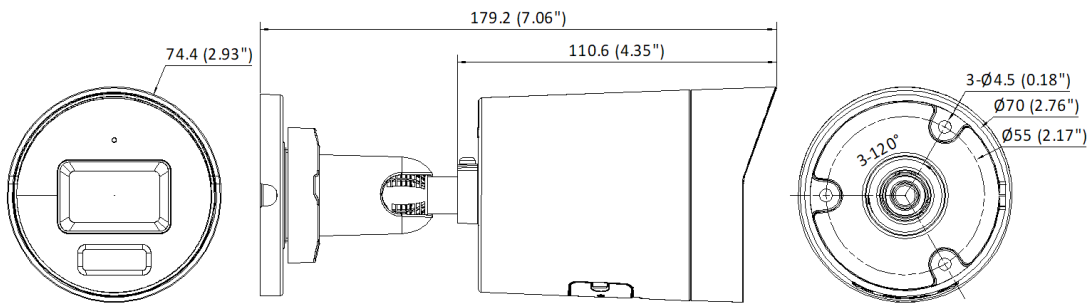

▪ Dimension

Unit: mm (inch)

- **Accessory**
- **Optional**

DS-1275ZJ-SUS Vertical pole mount	DS-1280ZJ-XS Junction box	DS-1276ZJ-SUS Corner mount
		
		

See Far, Go Further

www.hikvision.com
support@hikvision.com