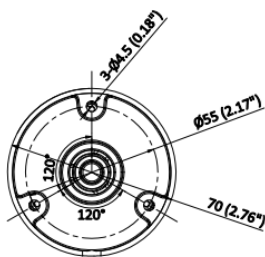

Safety	CB: IEC 62368-1:2014+A11, CE-LVD: EN 62368-1:2014/A11: 2017
Environment	CE-RoHS: 2011/65/EU, WEEE: 2012/19/EU, Reach: Regulation (EC) No 1907/2006
Protection	IP67: IEC 60529-2013

▪ Typical Application

Hikvision products are classified into three levels according to their anti-corrosion performance. Refer to the following description to choose for your using environment.

This model has NO SPECIFIC PROTECTION.

Level	Description
Top-level protection	Hikvision products at this level are equipped for use in areas where professional anti-corrosion protection is a must. Typical application scenarios include coastlines, docks, chemical plants, and more.
Moderate protection	Hikvision products at this level are equipped for use in areas with moderate anti-corrosion demands. Typical application scenarios include coastal areas about 2 kilometers (1.24 miles) away from coastlines, as well as areas affected by acid rain.
No specific protection	Hikvision products at this level are equipped for use in areas where no specific anti-corrosion protection is needed.

▪ Available Model

- IPC-B120HA-LUC(2.8mm)
- IPC-B120HA-LUC(4mm)
- IPC-B120HA-LUC(2.8mm)(B)
- IPC-B120HA-LUC(2.8mm)CKD
- IPC-B120HA-LUC(4mm)(TW Galaxy)
- IPC-B120HA-LUC(4mm)(B)
- IPC-B120HA-LUC(2.8mm)(TW Galaxy)

▪ Dimension

Unit:mm (inch)