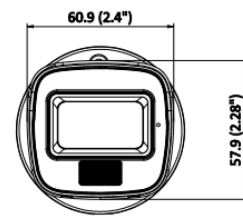

Safety	CB: IEC 62368-1:2014+A11, CE-LVD: EN 62368-1:2014/A11: 2017
Environment	CE-RoHS: 2011/65/EU, WEEE: 2012/19/EU, Reach: Regulation (EC) No 1907/2006
Protection	IP67: IEC 60529-2013

▪ Typical Application

Hikvision products are classified into three levels according to their anti-corrosion performance. Refer to the following description to choose for your using environment.

This model has NO SPECIFIC PROTECTION.

Level	Description
Top-level protection	Hikvision products at this level are equipped for use in areas where professional anti-corrosion protection is a must. Typical application scenarios include coastlines, docks, chemical plants, and more.
Moderate protection	Hikvision products at this level are equipped for use in areas with moderate anti-corrosion demands. Typical application scenarios include coastal areas about 2 kilometers (1.24 miles) away from coastlines, as well as areas affected by acid rain.
No specific protection	Hikvision products at this level are equipped for use in areas where no specific anti-corrosion protection is needed.

▪ Available Model

- IPC-B120HA-LUC(2.8mm)
- IPC-B120HA-LUC(4mm)
- IPC-B120HA-LUC(2.8mm)(B)
- IPC-B120HA-LUC(2.8mm)CKD
- IPC-B120HA-LUC(4mm)(TW Galaxy)
- IPC-B120HA-LUC(4mm)(B)
- IPC-B120HA-LUC(2.8mm)(TW Galaxy)

▪ Dimension

Unit:mm (inch)