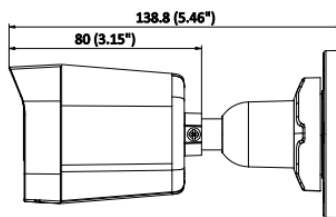

Safety	CB: IEC 62368-1:2014+A11, CE-LVD: EN 62368-1:2014/A11: 2017
Environment	CE-RoHS: 2011/65/EU, WEEE: 2012/19/EU, Reach: Regulation (EC) No 1907/2006
Protection	IP67: IEC 60529-2013

▪ Typical Application

Hikvision products are classified into three levels according to their anti-corrosion performance. Refer to the following description to choose for your using environment.

This model has NO SPECIFIC PROTECTION.

Level	Description
Top-level protection	Hikvision products at this level are equipped for use in areas where professional anti-corrosion protection is a must. Typical application scenarios include coastlines, docks, chemical plants, and more.
Moderate protection	Hikvision products at this level are equipped for use in areas with moderate anti-corrosion demands. Typical application scenarios include coastal areas about 2 kilometers (1.24 miles) away from coastlines, as well as areas affected by acid rain.
No specific protection	Hikvision products at this level are equipped for use in areas where no specific anti-corrosion protection is needed.

▪ Available Model

- IPC-B120HA-LUC(2.8mm)
- IPC-B120HA-LUC(4mm)
- IPC-B120HA-LUC(2.8mm)(B)
- IPC-B120HA-LUC(2.8mm)CKD
- IPC-B120HA-LUC(4mm)(TW Galaxy)
- IPC-B120HA-LUC(4mm)(B)
- IPC-B120HA-LUC(2.8mm)(TW Galaxy)

▪ Dimension

Unit:mm (inch)