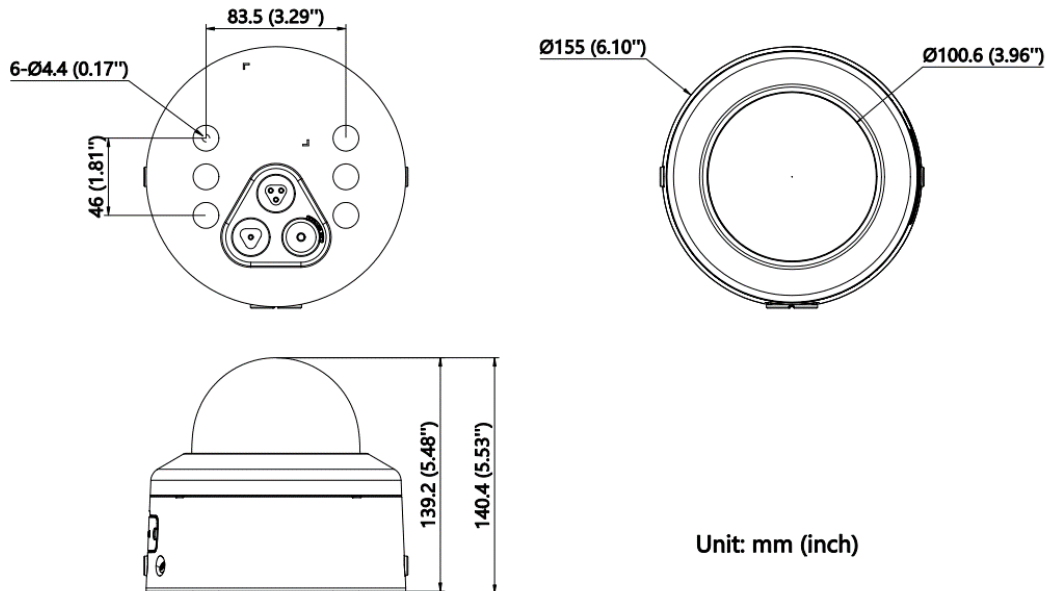

This model has NO SPECIFIC PROTECTION.

Level	Description
Top-level protection	Hikvision products at this level are equipped for use in areas where professional anti-corrosion protection is a must. Typical application scenarios include coastlines, docks, chemical plants, and more.
Moderate protection	Hikvision products at this level are equipped for use in areas with moderate anti-corrosion demands. Typical application scenarios include coastal areas about 2 kilometers (1.24 miles) away from coastlines, as well as areas affected by acid rain.
No specific protection	Hikvision products at this level are equipped for use in areas where no specific anti-corrosion protection is needed.

Dimension

Accessory

Optional

DS-1473ZJ-155	DS-1476ZJ-SUS	DS-1475ZJ-SUS	DS-1471ZJ-155	DS-4220ZJ-WC
DS-1250ZJ