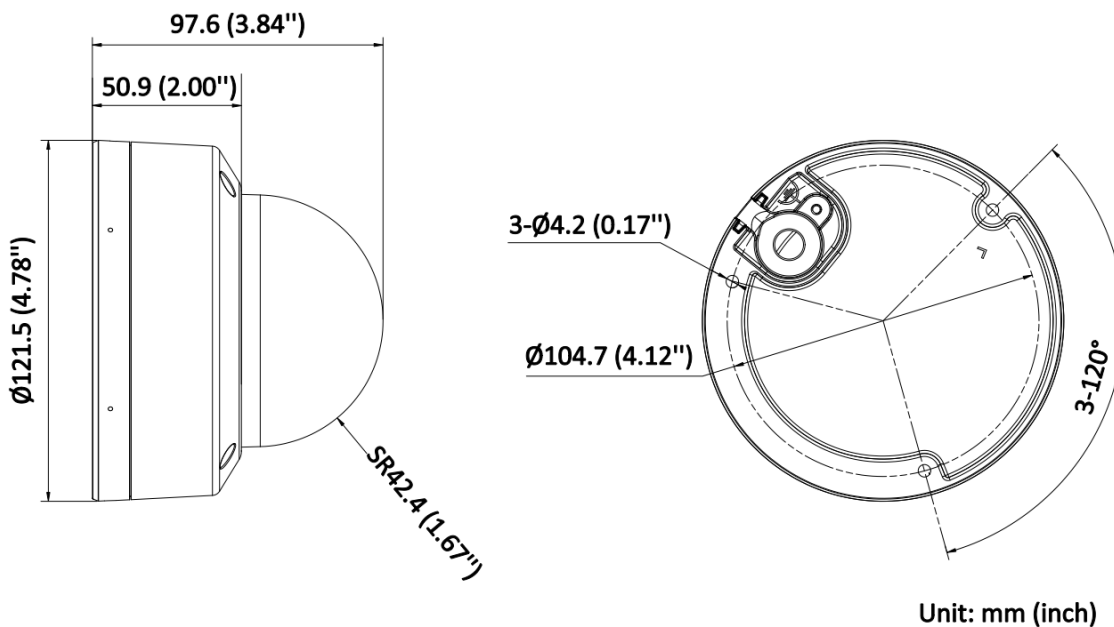

This model has NO SPECIFIC PROTECTION

Level	Description
Top-level protection	Hikvision products at this level are equipped for use in areas where professional anti-corrosion protection is a must. Typical application scenarios include coastlines, docks, chemical plants, and more.
Moderate protection	Hikvision products at this level are equipped for use in areas with moderate anti-corrosion demands. Typical application scenarios include coastal areas about 2 kilometers (1.24 miles) away from coastlines, as well as areas affected by acid rain.
No specific protection	Hikvision products at this level are equipped for use in areas where no specific anti-corrosion protection is needed.

▪ Dimension

▪ Accessory

▪ Optional

DS-1275ZJ-SUS	DS-1271ZJ-120	DS-1272ZJ-120B	DS-1275ZJ-S-SUS	DS-1276ZJ-SUS
DS-1272ZJ-120	DS-1280ZJ-DM46	DS-220AZJ-130-WA	DS-220AZJ-145-WA	DS-4221ZJ-WC