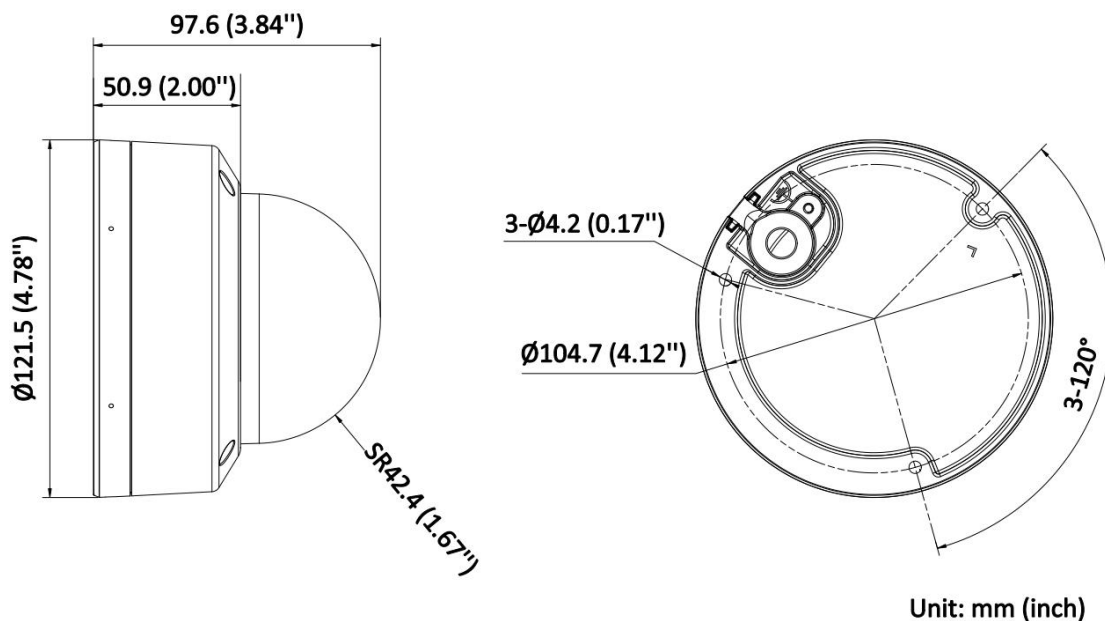

▪ Typical Application

Hikvision products are classified into three levels according to their anti-corrosion performance. Refer to the following description to choose for your using environment.

This model has NO SPECIFIC PROTECTION.

Level	Description
Top-level protection	Hikvision products at this level are equipped for use in areas where professional anti-corrosion protection is a must. Typical application scenarios include coastlines, docks, chemical plants, and more.
Moderate protection	Hikvision products at this level are equipped for use in areas with moderate anti-corrosion demands. Typical application scenarios include coastal areas about 2 kilometers (1.24 miles) away from coastlines, as well as areas affected by acid rain.
No specific protection	Hikvision products at this level are equipped for use in areas where no specific anti-corrosion protection is needed.

▪ Dimension

▪ Accessory

▪ Optional

DS-1271ZJ-120(Bla ck)	DS-1272ZJ-120(Bla ck)	DS-1275ZJ-SUS(Bla ck)	DS-1272ZJ-120B(BI ack)	DS-1475ZJ-SUS(Bla ck)