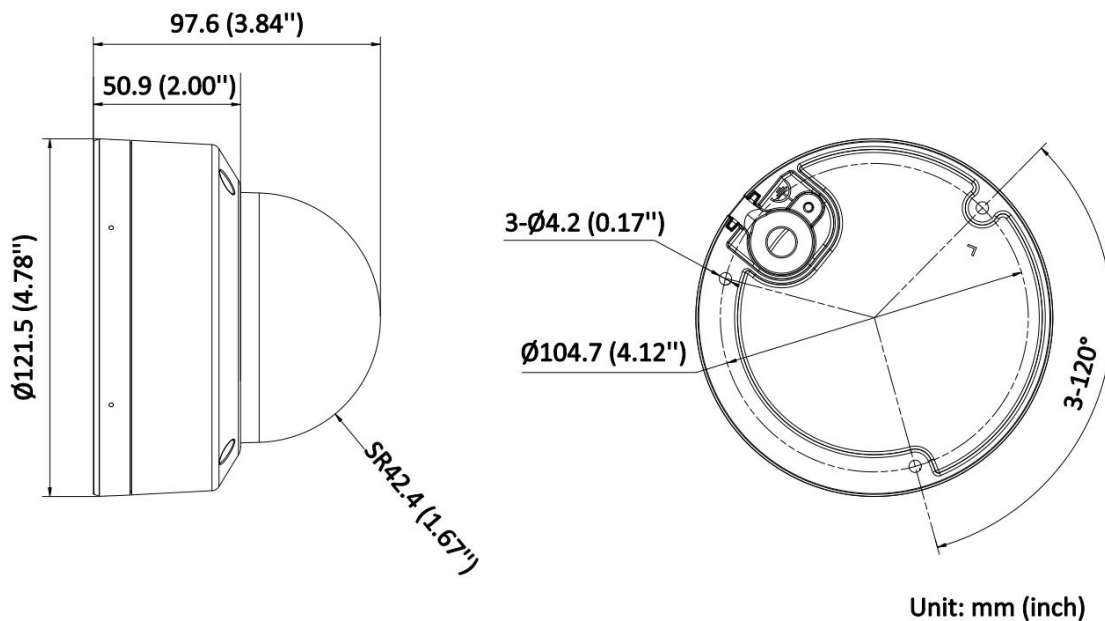

Level	Description
Top-level protection	Hikvision products at this level are equipped for use in areas where professional anti-corrosion protection is a must. Typical application scenarios include coastlines, docks, chemical plants, and more.
Moderate protection	Hikvision products at this level are equipped for use in areas with moderate anti-corrosion demands. Typical application scenarios include coastal areas about 2 kilometers (1.24 miles) away from coastlines, as well as areas affected by acid rain.
No specific protection	Hikvision products at this level are equipped for use in areas where no specific anti-corrosion protection is needed.

▪ **Dimension**

▪ **Accessory**

▪ **Optional**

DS-1475ZJ-SUS(Bla ck)	DS-220AZJ-145-BA	DS-1276ZJ-SUS(Bla ck)	DS-1275ZJ-S-SUS(B lack)	DS-1275ZJ-SUS(Bla ck)
DS-1272ZJ-120B(BI ack)	DS-1272ZJ-120(Bla ck)	DS-1280ZJ-DM46(B lack)	DS-1476ZJ-SUS(Bla ck)	DS-1271ZJ-120(Bla ck)