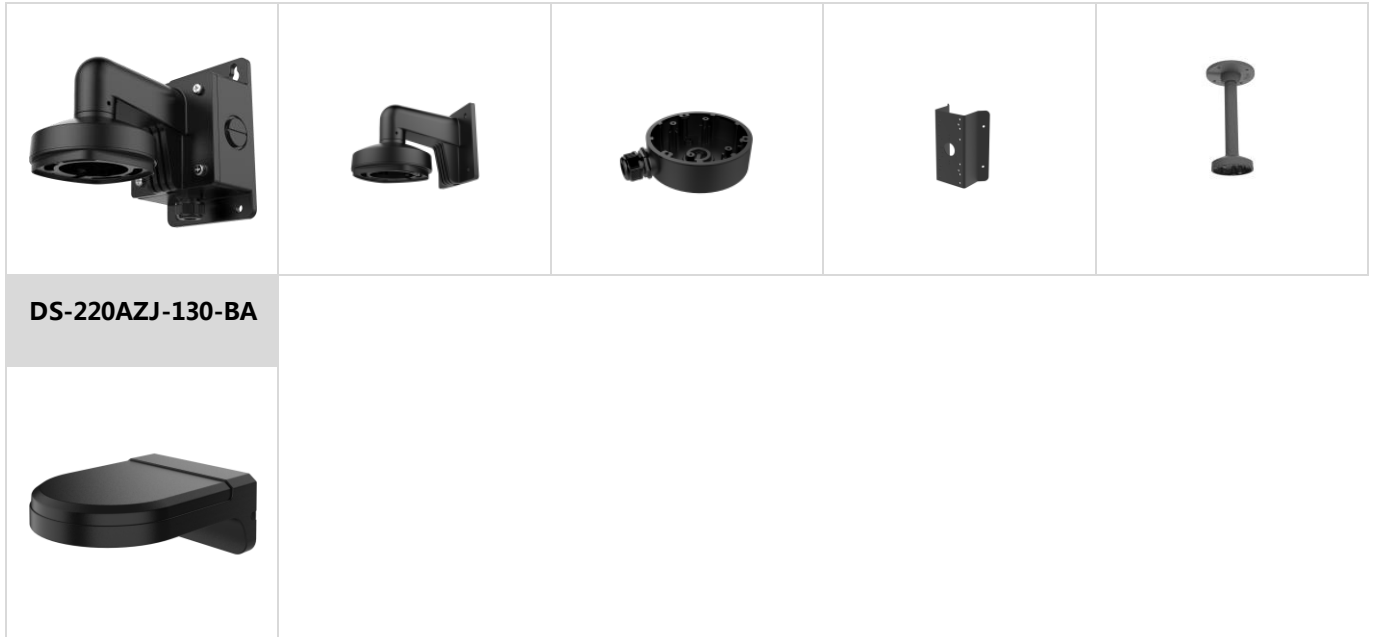

▪ **Installation Methods**

Vertical Pole Mounting DS-1475ZJ-SUS(Black) +DS-220AZJ-130-BA	Vertical Pole Mounting DS-1275ZJ-S-SUS(Black) +DS-220AZJ-130-BA	Wall Mounting DS-220AZJ-145-BA	Wall Mounting DS-1272ZJ-120B(Black) k)	Wall Mounting DS-1272ZJ-120(Black) +DS-1253ZJ-M(Black)
Wall Mounting DS-220AZJ-130-BA	Corner Mounting DS-1276ZJ-SUS(Black) +DS-1272ZJ-120B(Black) ck)	Corner Mounting DS-1275ZJ-SUS(Black) +DS-1272ZJ-120B(Black) ck)	Corner Mounting DS-1476ZJ-SUS(Black) +DS-220AZJ-145-BA	Junction Box DS-1280ZJ-DM46(Black) k)
Pendant Mounting DS-1271ZJ-120(Black) +DS-1280ZJ-DM46(Black) ack)