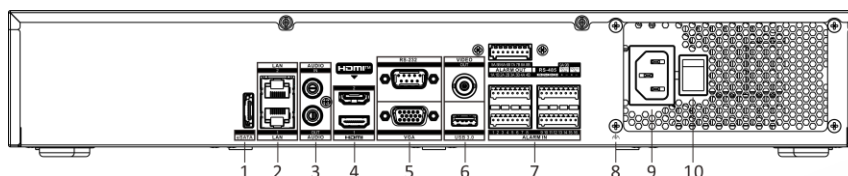

Consumption	≤ 30 W (without HDD)
Working Temperature	-10 °C to 55 °C (14 °F to 131 °F)
Working Humidity	10% to 90%
Chassis	19-inch rack-mounted 1.5U chassis
Dimension (W × D × H)	DS-7732NXI-I4/S:440 × 389 × 75 mm (17.3"× 15.3" × 3.0") DS-7732NXI-I4/S(标配)(E),DS-7732NXI-I4/S(中性)(E):445 × 391 × 75 mm (17.5"× 15.4" × 3.0") DS-7732NXI-I4/S(标配)(C),DS-7732NXI-I4/S(中性)(C),DS-7732NXI-I4/S(标配)(C)/美分渠道,DS-7732NXI-I4/S(标配),DS-7732NXI-I4/S(中性),DS-7732NXI-I4/S(标配)/南非 REGAL:445 × 400×75 mm (17.5"× 15.7" × 3.0")
Weight	DS-7732NXI-I4/S:≤ 5.6 kg (without HDD, 12.3 lb.) DS-7732NXI-I4/S(标配)(C),DS-7732NXI-I4/S(中性)(C),DS-7732NXI-I4/S(标配)(C)/美分渠道,DS-7732NXI-I4/S(标配),DS-7732NXI-I4/S(中性),DS-7732NXI-I4/S(标配)/南非 REGAL:≤ 5.6 kg (12.3 lb) DS-7732NXI-I4/S(标配)(E),DS-7732NXI-I4/S(中性)(E):≤ 3.6 kg (without HDD, 7.9 lb.)
Certification	
Obtained Certification	CE, CB, REACH, WEEE, UKCA, LOA
CE	EN 55032:2015, EN 61000-3-2, EN 61000-3-3, EN 50130-4

▪ Typical Application

▪ Physical Interface

No.	Description	No.	Description
1	eSATA interface	6	USB 3.0 and VIDEO OUT
2	LAN 1 and LAN 2 interfaces	7	ALARM IN, ALARM OUT, RS-485, Ctrl 12V, DC 12V
3	Audio input and audio output	8	GND
4	HDMI 1 and HDMI 2 interfaces	9	100 to 240 VAC power supply
5	VGA and RS-232 interfaces	10	Power switch

▪ Dimension