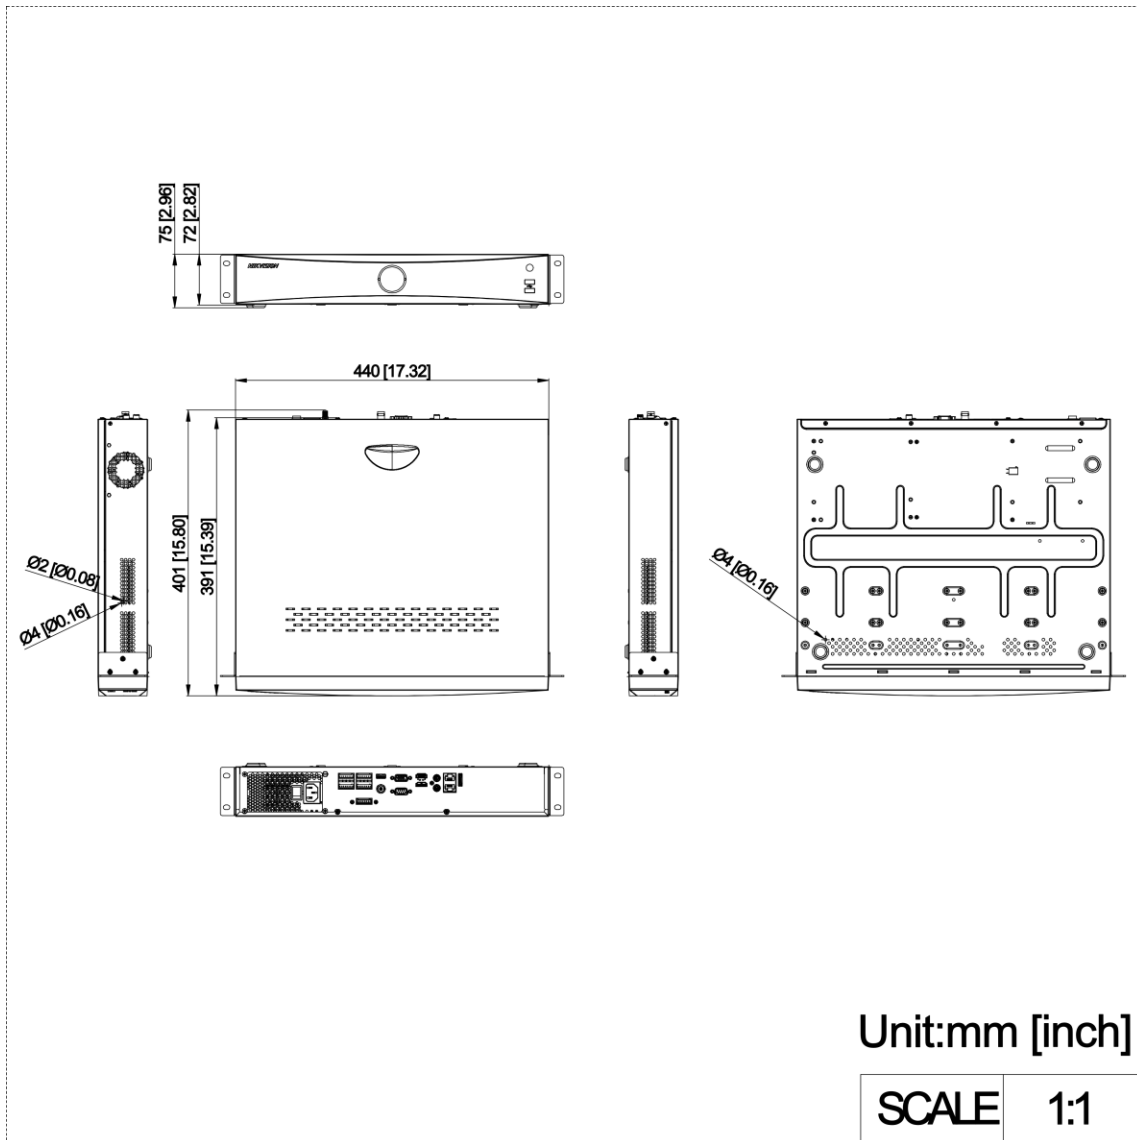

▪ Accessory