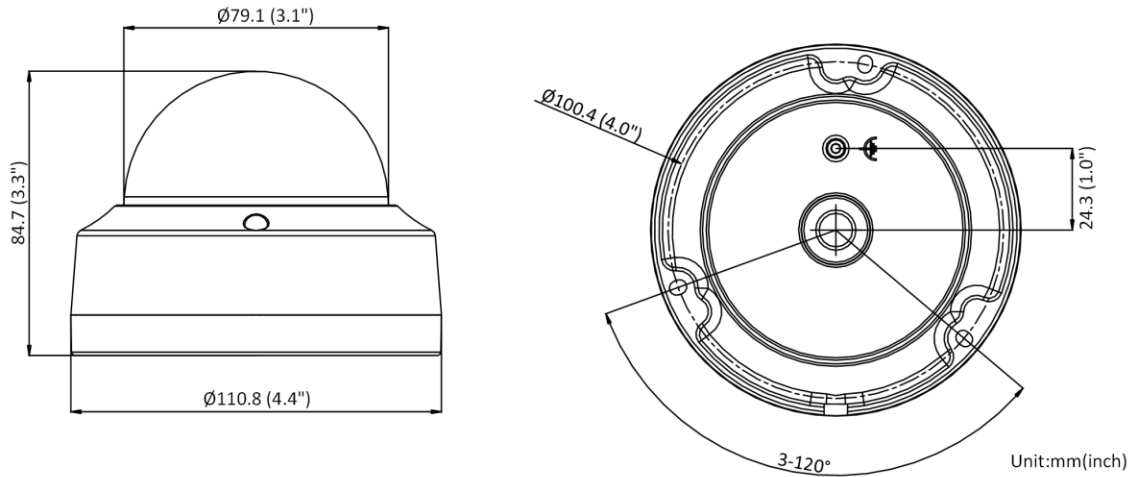

areas where no specific anti-corrosion protection is needed.

Hikvision products are classified into three levels according to their anti-corrosion performance. Refer to the following description to choose for your using environment.

This model has NO SPECIFIC PROTECTION.

▪ **Dimension**

▪ **Accessory**

▪ **Optional**

DS-1276ZJ-SUS(Bla ck)	DS-1476ZJ-SUS(Bla ck)	DS-1272ZJ-110B(BI ack)	DS-1475ZJ-SUS(Bla ck)	DS-1250ZJ(Black)
DS-1271ZJ-110(Bla ck)	DS-1280ZJ-DM18(B lack)	DS-1275ZJ-SUS(Bla ck)	DS-1272ZJ-110(Bla ck)	DS-1259ZJ(Black)
DS-1275ZJ-S-SUS(B lack)	DS-1258ZJ(Black)	DS-220AZJ-130-BA	DS-220AZJ-145-BA