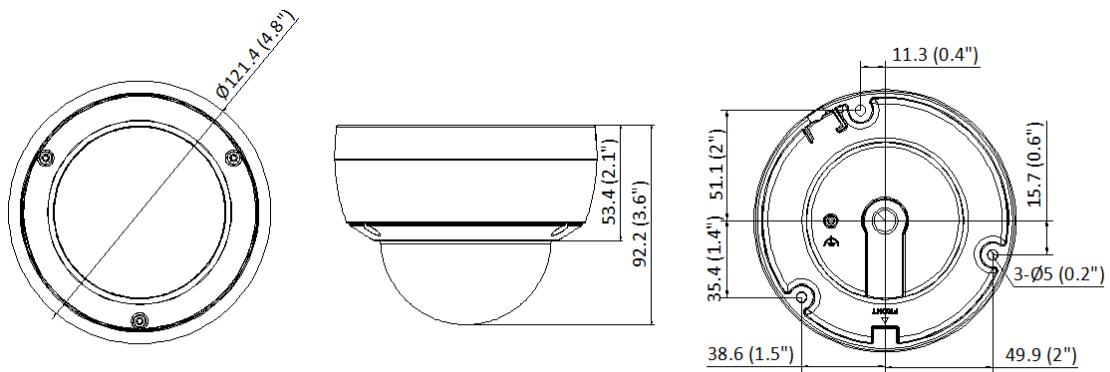

areas with moderate anti-corrosion demands. Typical application scenarios include coastal areas about 2 kilometers (1.24 miles) away from coastlines, as well as areas affected by acid rain.
No specific protection	Hikvision products at this level are equipped for use in areas where no specific anti-corrosion protection is needed.

▪ **Dimension**

Unit:mm (inch)

▪ **Accessory**

▪ **Optional**

DS-1475ZJ-SUS	DS-1476ZJ-SUS	DS-1276ZJ-SUS	DS-1272ZJ-120	DS-1275ZJ-SUS
DS-1275ZJ-S-SUS	DS-1272ZJ-120B	DS-220AZJ-145-WA	DS-1271ZJ-120	DS-1280ZJ-DM46
DS-220AZJ-130-WA