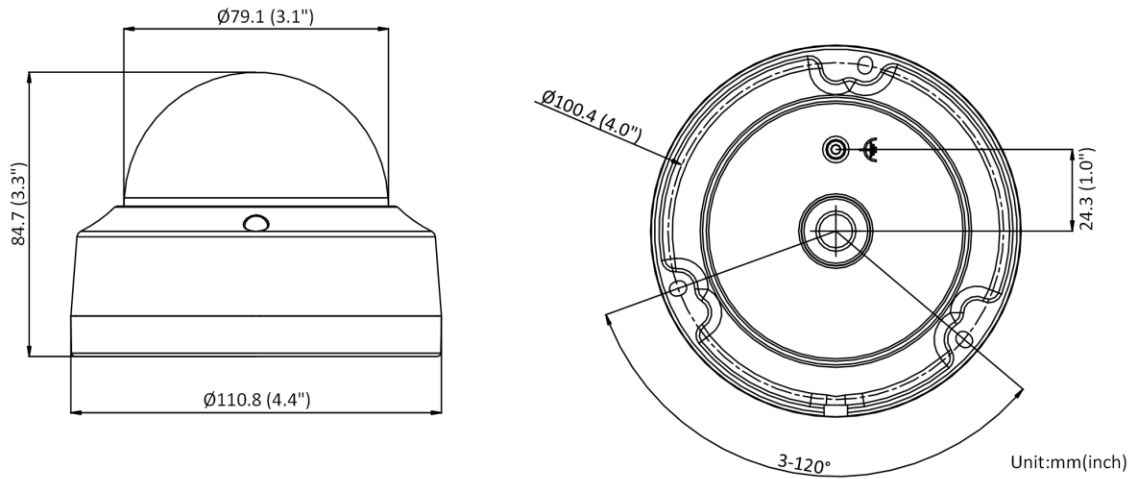

▪ **Accessory**

▪ **Optional**

DS-1258ZJ(Black)	DS-1272ZJ-110B(Black)	DS-1275ZJ-SUS(Black)	DS-1276ZJ-SUS(Black)	DS-1280ZJ-DM18(Black)
DS-1275ZJ-S-SUS(Black)	DS-220AZJ-145-BA	DS-1271ZJ-110(Black)	DS-1476ZJ-SUS(Black)	DS-1475ZJ-SUS(Black)
DS-1259ZJ(Black)	DS-1272ZJ-110(Black)	DS-1250ZJ(Black)	DS-220AZJ-130-BA	

▪ **Installation Methods**