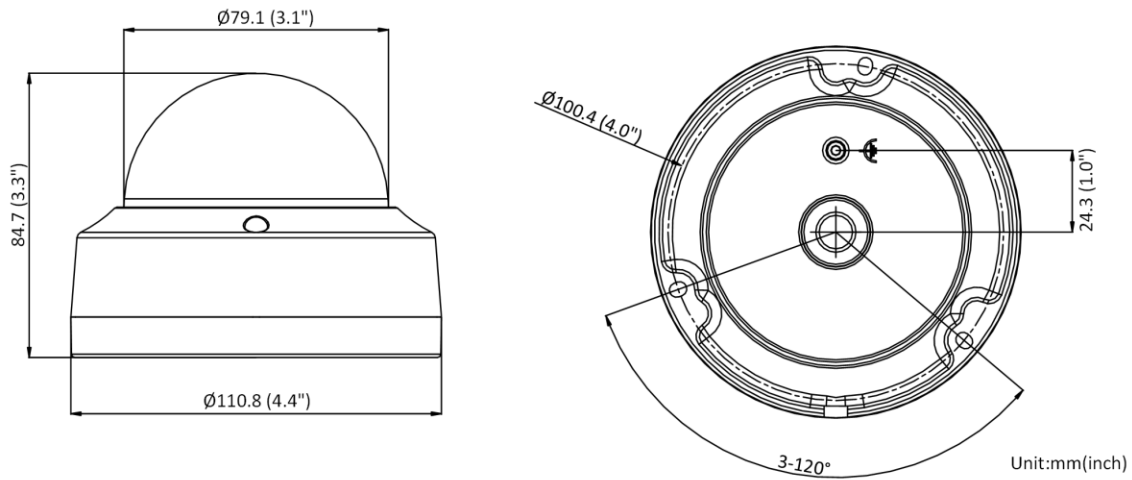

application scenarios include coastal areas about 2 kilometers (1.24 miles) away from coastlines, as well as areas affected by acid rain.
No specific protection	Hikvision products at this level are equipped for use in areas where no specific anti-corrosion protection is needed.

Hikvision products are classified into three levels according to their anti-corrosion performance. Refer to the following description to choose for your using environment.

This model has NO SPECIFIC PROTECTION.

▪ **Dimension**

▪ **Accessory**

▪ **Optional**

DS-1250ZJ(Black)	DS-1276ZJ-SUS(Black)	DS-220AZJ-145-BA	DS-1271ZJ-110(Black)	DS-1275ZJ-SUS(Black)
DS-1476ZJ-SUS(Black)	DS-1272ZJ-110B(Black)	DS-220AZJ-130-BA	DS-1280ZJ-DM18(Black)	DS-1258ZJ(Black)