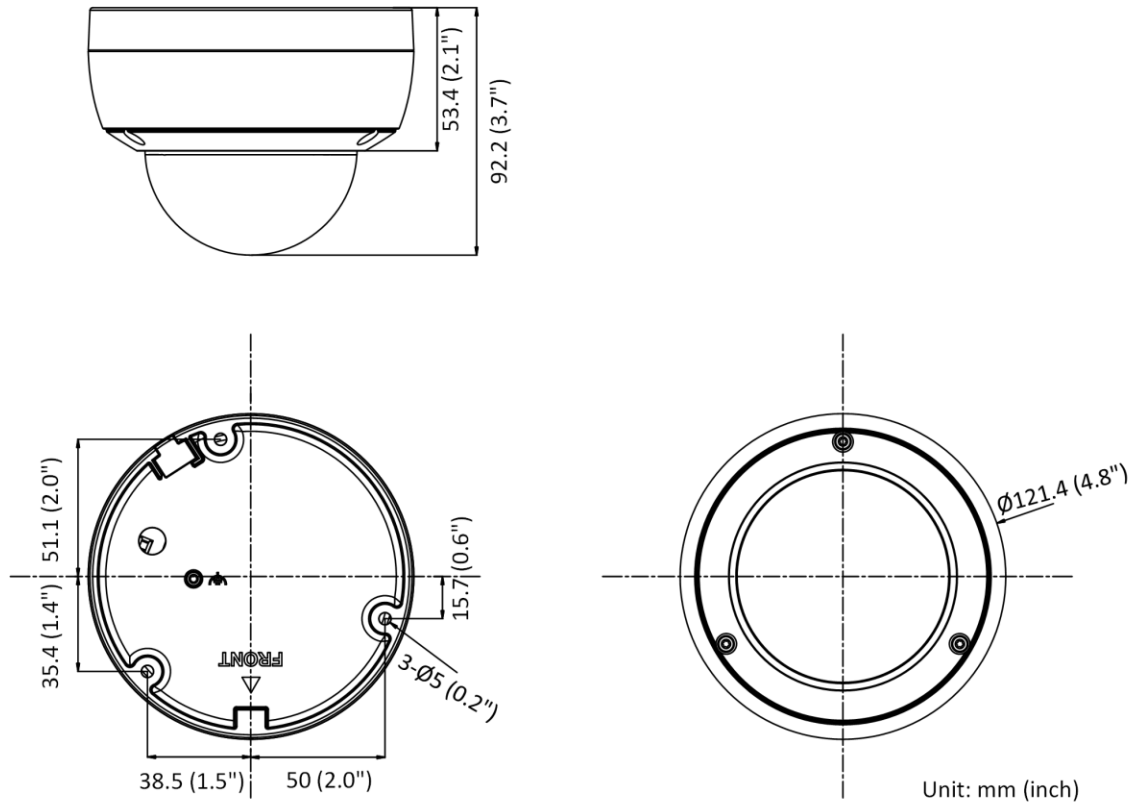

▪ Accessory

▪ Optional

DS-1275ZJ-SUS(Bla ck)	DS-1476ZJ-SUS(Bla ck)	DS-220AZJ-145-BA	DS-1475ZJ-SUS(Bla ck)	DS-1276ZJ-SUS(Bla ck)
DS-1271ZJ-120(Bla ck)	DS-1272ZJ-120B(Bl ack)	DS-1280ZJ-DM46(B lack)	DS-1272ZJ-120(Bla ck)	DS-1275ZJ-S-SUS(B lack)
DS-220AZJ-130-BA