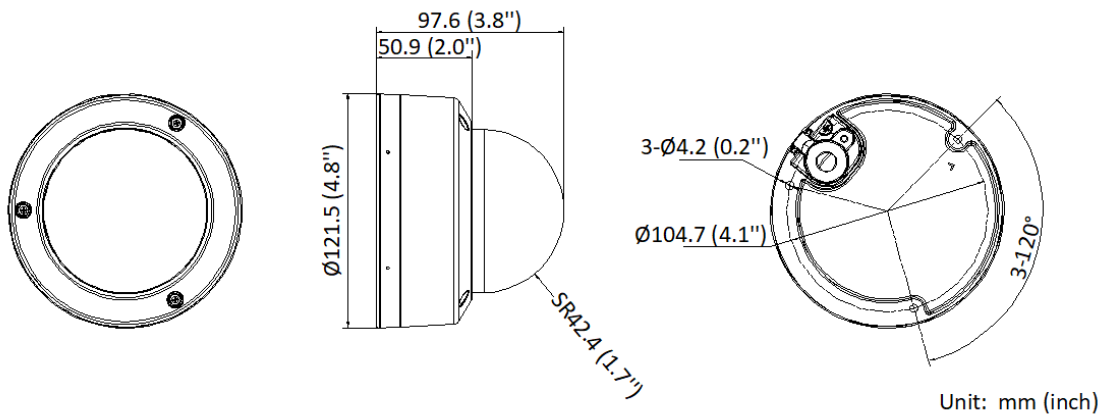

This model has NO SPECIFIC PROTECTION.

Level	Description
Top-level protection	Hikvision products at this level are equipped for use in areas where professional anti-corrosion protection is a must. Typical application scenarios include coastlines, docks, chemical plants, and more.
Moderate protection	Hikvision products at this level are equipped for use in areas with moderate anti-corrosion demands. Typical application scenarios include coastal areas about 2 kilometers (1.24 miles) away from coastlines, as well as areas affected by acid rain.
No specific protection	Hikvision products at this level are equipped for use in areas where no specific anti-corrosion protection is needed.

▪ Available Model

- DS-2CD2187G2-L(2.8mm)(C)
- DS-2CD2187G2-L(4mm)(C)
- DS-2CD2187G2-LSU(2.8mm)(C)
- DS-2CD2187G2-LSU(4mm)(C)
- DS-2CD2187G2-LSU(2.8mm)(C)(USA-STD)
- DS-2CD2187G2-LSU(4mm)(C)(USA-STD)
- DS-2CD2187G2-LSU(4mm)(HIK USA)
- DS-2CD2187G2-LSU(2.8mm)(C)(BLACK)

▪ Dimension

▪ Accessory

▪ Optional

DS-1275ZJ-SUS

DS-1272ZJ-120B

DS-220AZJ-145-WA

DS-1275ZJ-S-SUS

DS-1272ZJ-120