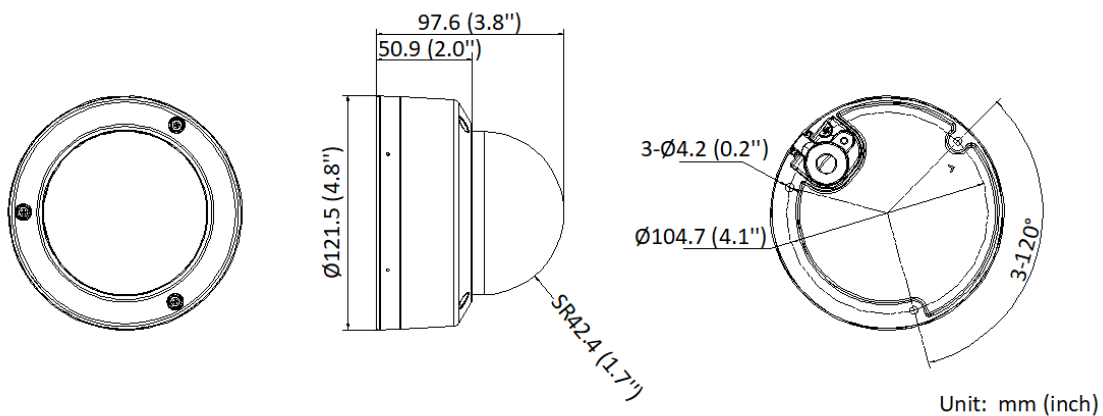

This model has NO SPECIFIC PROTECTION.

Level	Description
Top-level protection	Hikvision products at this level are equipped for use in areas where professional anti-corrosion protection is a must. Typical application scenarios include coastlines, docks, chemical plants, and more.
Moderate protection	Hikvision products at this level are equipped for use in areas with moderate anti-corrosion demands. Typical application scenarios include coastal areas about 2 kilometers (1.24 miles) away from coastlines, as well as areas affected by acid rain.
No specific protection	Hikvision products at this level are equipped for use in areas where no specific anti-corrosion protection is needed.

Dimension

Accessory

Optional

DS-1280ZJ-DM46(B lack)	DS-1275ZJ-SUS(Bla ck)	DS-1475ZJ-SUS(Bla ck)	DS-220AZJ-130-BA	DS-1276ZJ-SUS(Bla ck)
DS-1271ZJ-120(Bla ck)	DS-1272ZJ-120B(Bl ack)	DS-220AZJ-145-BA	DS-1275ZJ-S-SUS(B lack)	DS-1272ZJ-120(Bla ck)