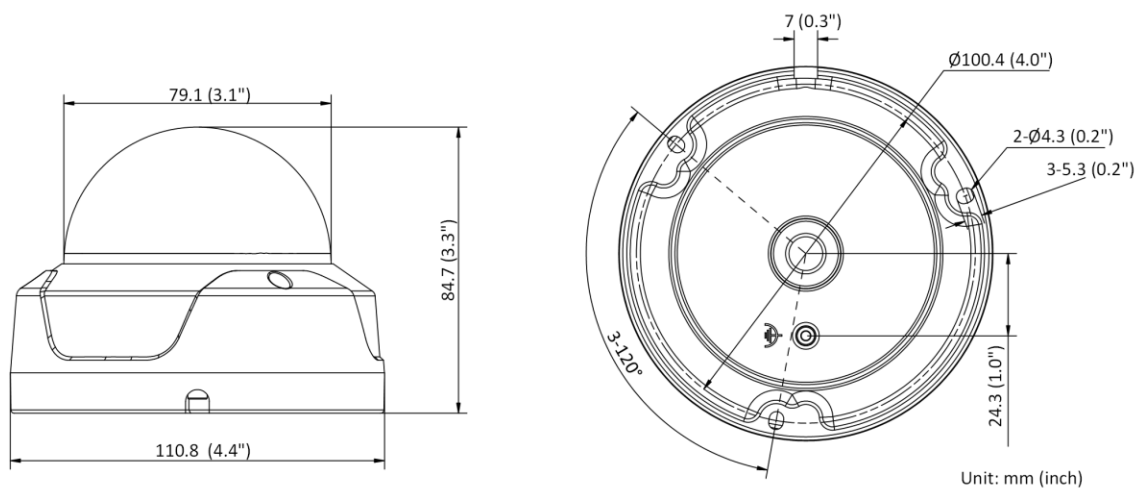

description to choose for your using environment.

This model has NO SPECIFIC PROTECTION.

Level	Description
Top-level protection	Hikvision products at this level are equipped for use in areas where professional anti-corrosion protection is a must. Typical application scenarios include coastlines, docks, chemical plants, and more.
Moderate protection	Hikvision products at this level are equipped for use in areas with moderate anti-corrosion demands. Typical application scenarios include coastal areas about 2 kilometers (1.24 miles) away from coastlines, as well as areas affected by acid rain.
No specific protection	Hikvision products at this level are equipped for use in areas where no specific anti-corrosion protection is needed.

▪ Available Model

IPC-D140HA(2.8mm)

IPC-D140HA(4mm)

▪ Dimension

▪ Accessory

▪ Optional

DS-1272ZJ-110	DS-1276ZJ-SUS	DS-1275ZJ-S-SUS	DS-1280ZJ-DM18	DS-1272ZJ-110B