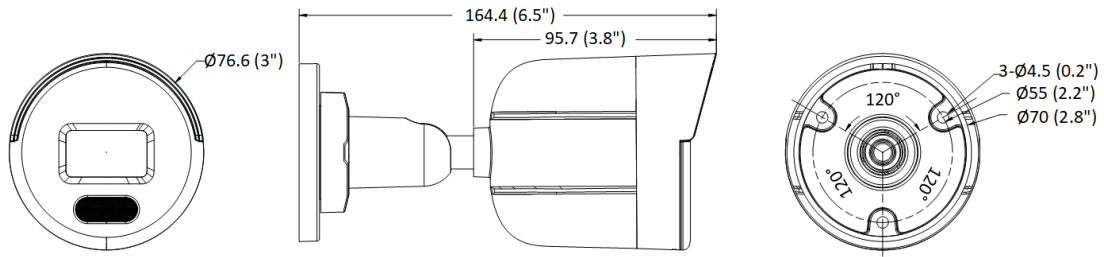

## ▪ Specification

Camera	
Image Sensor	1/3" Progressive Scan CMOS
Max. Resolution	2560 × 1440
Day & Night	24/7 color imaging
Min. Illumination	Color: 0.001 Lux @ (F1.0, AGC ON), 0 Lux with light
Shutter Time	1/3 s to 1/100,000 s
Angle Adjustment	Pan: 0° to 360°, tilt: 0° to 90°, rotate: 0° to 360°
Lens	
Lens Type	Fixed focal lens, 2.8 and 4 mm optional
Focal Length & FOV	2.8 mm, horizontal FOV: 96°, vertical FOV: 52°, diagonal FOV: 113° 4 mm, horizontal FOV: 75°, vertical FOV: 40°, diagonal FOV: 89°
Lens Mount	M12
Iris Type	Fixed
Aperture	F1.0
Depth of Field	2.8 mm: 2 m to ∞ 4 mm: 2.7 m to ∞
DORI	
DORI	2.8 mm, D: 64 m, O: 25 m, R: 12 m, I: 6 m 4 mm, D: 82 m, O: 32 m, R: 16 m, I: 8 m
Illuminator	
Supplement Light Type	White Light
Supplement Light Range	Up to 30 m
Smart Supplement Light	Yes
Video	
Main Stream	50 Hz: 20 fps (2560 × 1440) 25 fps (1920 × 1080, 1280 × 720) 60 Hz: 20 fps (2560 × 1440) 24 fps (1920 × 1080, 1280 × 720)
Sub-Stream	50 Hz: 25 fps (1280 × 720, 640 × 480, 640 × 360) 60 Hz: 24 fps (1280 × 720, 640 × 480, 640 × 360)
Video Compression	Main stream: H.265+/H.265/H.264+/H.264, Sub-stream: H.265/H.264/MJPEG
Video Bit Rate	32 Kbps to 8 Mbps
H.264 Type	Baseline Profile, Main Profile, High Profile
H.265 Type	Main Profile
Bit Rate Control	CBR, VBR
Region of Interest (ROI)	1 fixed region(s) for main stream
Network	
Protocols	TCP/IP, ICMP, DHCP, DNS, HTTP, RTP, RTSP, NTP, IGMP, IPv6, UDP, QoS, FTP, SMTP
Simultaneous Live View	Up to 6 channels
API	Open Network Video Interface (Profile S, Profile T), ISAPI, SDK

## ▪ Available Model

HWI-B149HA(2.8mm)

HWI-B149HA(4mm)

▪ Dimension

Unit: mm (inch)

▪ Accessory

▪ Optional

DS-1275ZJ-SUS	DS-1280ZJ-XS	DS-1276ZJ-SUS